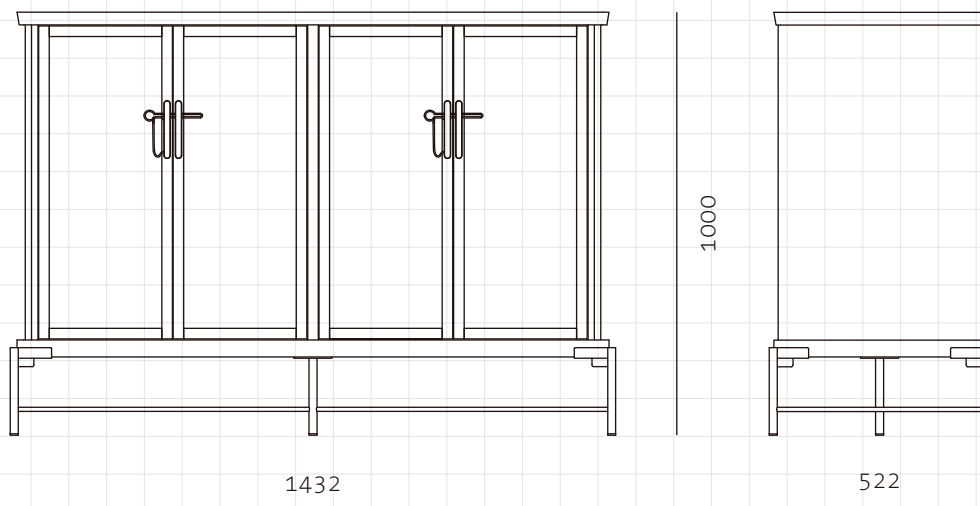

Dowry Cabinet I

CODE

DO-C110

DIMENSIONS

W1432 x D522 x H1000mm

NET WEIGHT

92.0 kg

ENVIRONMENT

Indoor

MATERIALS

Solid wood with veneer panels, Stainless steel brass finish, Tempered glass

*Please refer to website or contact your local representative for complete material swatches.

SHIPPING

Package	Assembled		
Package Qty	1 pcs/box		
Packaging	Measurement (mm)	Volume (cbm)	Gross Weight (kg)
FCL	W1517 x D607 x H1105	1.02	104.0
LCL/AIR	W1547 x D637 x H1210	1.19	148.0