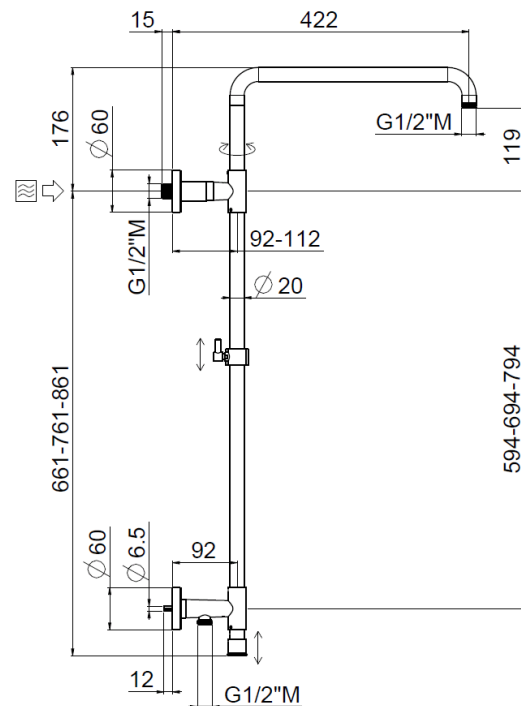

Stick high wall outlet

Stick high wall outlet, Inspectable MySlim shower head
30624/IA-B-CR

TECHNICAL INFORMATION

Turning shower column with adjustable mounting and articulated shower holder, high water connection integrated in the upper holder, diverter, column height adjustable with optional extension kit. MySlim round non-liming inspectable shower head Ø240 in chromed stainless steel. One jet round shower in brass. PVC double anti-torsion flexible hose cm 150. Wheelbase 700 mm. CHROME

PICTURE

SPARE PARTS

FEATURES

Rain jet

Non-liming

adjustable telescopic shower column

double anti-torsion

TECHNICAL DRAWING