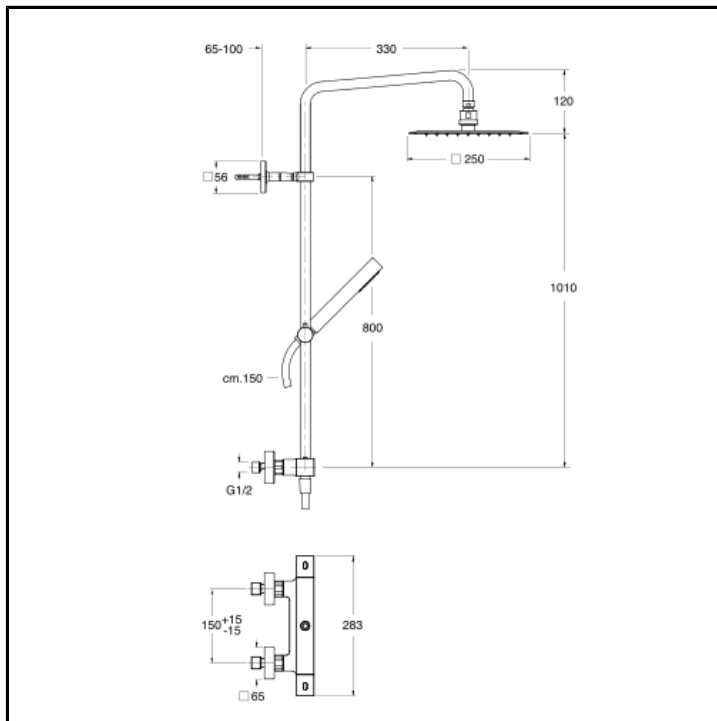

CRIQD485

CRISTINA
RUBINETTERIE

"Cold touch" external thermostatic shower mixer with swivel column pipe, 25 x 25 cm SANDWICH SPECIAL overhead shower, anti-lime hand shower with slide rail and LONG LIFE flexible hose