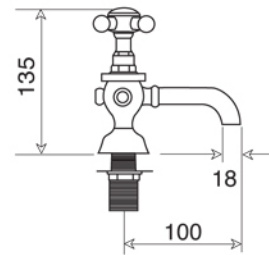

La versione Berkeley è 1/4 di giro con disco ceramico

MAYFAIR Collection	
Code	Description
8047-C 8048-I/N/O/OR 8048-B/ND/R	<p>Mayfair basin mixer center to center 2 tap holes (200 mm)</p> <p>Chrome Incalux, Nickel, Dark Gold, Rose Gold Bronze, Dark Nickel, Copper</p>

Verona - Italy
tel. +39 045 8006917
fax. +39 045 8020111
gentry-home.com

La versione Berkeley è 1/4 di giro con disco ceramico

MAYFAIR Collection	
Code	Description
8049-C 8050-I/N/O/OR 8050-B/ND/R	<p>Mayfair basin mixer center to center 2 tap holes (150 mm)</p> <p>Chrome Incalux, Nickel, Dark Gold, Rose Gold Bronze, Dark Nickel, Copper</p>
8051-C 8052-I/N/O/OR 8052-B/ND/R	<p>Basin waste with plug, chain and stopper 3 tap holes</p> <p>Chrome Incalux, Nickel, Dark Gold, Rose Gold Bronze, Dark Nickel, Copper</p>
8074-C 8075-I/N/O/OR 8075-B/ND/R	<p>Basin waste with plug, chain and stopper 2 tap holes</p> <p>Chrome Incalux, Nickel, Dark Gold, Rose Gold Bronze, Dark Nickel, Copper</p>