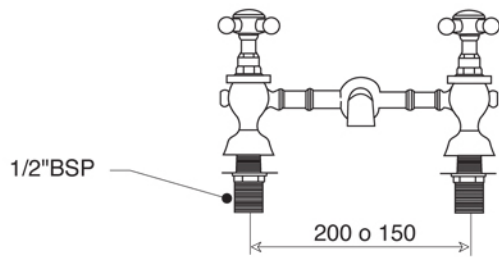

La versione Berkeley è 1/4 di giro con disco ceramico

MAYFAIR Collection	
Code	Description
8047-C 8048-I/N/O/OR 8048-B/ND/R	<p>Mayfair basin mixer center to center 2 tap holes (200 mm)</p> <p>Chrome Incalux, Nickel, Dark Gold, Rose Gold Bronze, Dark Nickel, Copper</p>

Verona - Italy
tel. +39 045 8006917
fax. +39 045 8020111
gentry-home.com

La versione Berkeley è 1/4 di giro con disco ceramico

MAYFAIR Collection	
Code	Description
8049-C 8050-I/N/O/OR 8050-B/ND/R	<p>Mayfair basin mixer center to center 2 tap holes (150 mm)</p> <p>Chrome Incalux, Nickel, Dark Gold, Rose Gold Bronze, Dark Nickel, Copper</p>
8051-C 8052-I/N/O/OR 8052-B/ND/R	<p>Basin waste with plug, chain and stopper 3 tap holes</p> <p>Chrome Incalux, Nickel, Dark Gold, Rose Gold Bronze, Dark Nickel, Copper</p>
8074-C 8075-I/N/O/OR 8075-B/ND/R	<p>Basin waste with plug, chain and stopper 2 tap holes</p> <p>Chrome Incalux, Nickel, Dark Gold, Rose Gold Bronze, Dark Nickel, Copper</p>