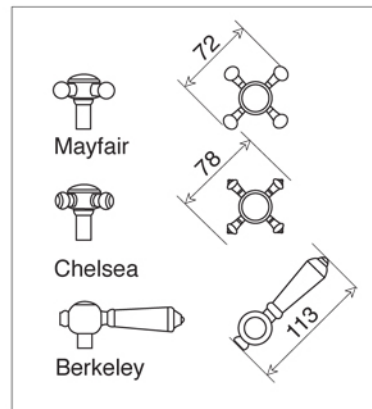

La versione Berkeley è 1/4 di giro con disco ceramico

MAYFAIR Collection	
Code	Description
8047-C 8048-I/N/O/OR 8048-B/ND/R	<p>Mayfair basin mixer center to center 2 tap holes (200 mm)</p> <p>Chrome Incalux, Nickel, Dark Gold, Rose Gold Bronze, Dark Nickel, Copper</p>

Verona - Italy
tel. +39 045 8006917
fax. +39 045 8020111
gentry-home.com

La versione Berkeley è 1/4 di giro con disco ceramico

MAYFAIR Collection	
Code	Description
8049-C 8050-I/N/O/OR 8050-B/ND/R	<p>Mayfair basin mixer center to center 2 tap holes (150 mm)</p> <p>Chrome Incalux, Nickel, Dark Gold, Rose Gold Bronze, Dark Nickel, Copper</p>
8051-C 8052-I/N/O/OR 8052-B/ND/R	<p>Basin waste with plug, chain and stopper 3 tap holes</p> <p>Chrome Incalux, Nickel, Dark Gold, Rose Gold Bronze, Dark Nickel, Copper</p>
8074-C 8075-I/N/O/OR 8075-B/ND/R	<p>Basin waste with plug, chain and stopper 2 tap holes</p> <p>Chrome Incalux, Nickel, Dark Gold, Rose Gold Bronze, Dark Nickel, Copper</p>