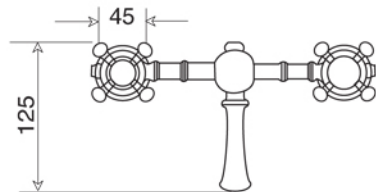

La versione Berkeley è 1/4 di giro con disco ceramico

MAYFAIR Collection	
Code	Description
8047-C 8048-I/N/O/OR 8048-B/ND/R	<p>Mayfair basin mixer center to center 2 tap holes (200 mm)</p> <p>Chrome Incalux, Nickel, Dark Gold, Rose Gold Bronze, Dark Nickel, Copper</p>

Verona - Italy
tel. +39 045 8006917
fax. +39 045 8020111
gentry-home.com

La versione Berkeley è 1/4 di giro con disco ceramico

MAYFAIR Collection	
Code	Description
8049-C 8050-I/N/O/OR 8050-B/ND/R	<p>Mayfair basin mixer center to center 2 tap holes (150 mm)</p> <p>Chrome Incalux, Nickel, Dark Gold, Rose Gold Bronze, Dark Nickel, Copper</p>
8051-C 8052-I/N/O/OR 8052-B/ND/R	<p>Basin waste with plug, chain and stopper 3 tap holes</p> <p>Chrome Incalux, Nickel, Dark Gold, Rose Gold Bronze, Dark Nickel, Copper</p>
8074-C 8075-I/N/O/OR 8075-B/ND/R	<p>Basin waste with plug, chain and stopper 2 tap holes</p> <p>Chrome Incalux, Nickel, Dark Gold, Rose Gold Bronze, Dark Nickel, Copper</p>