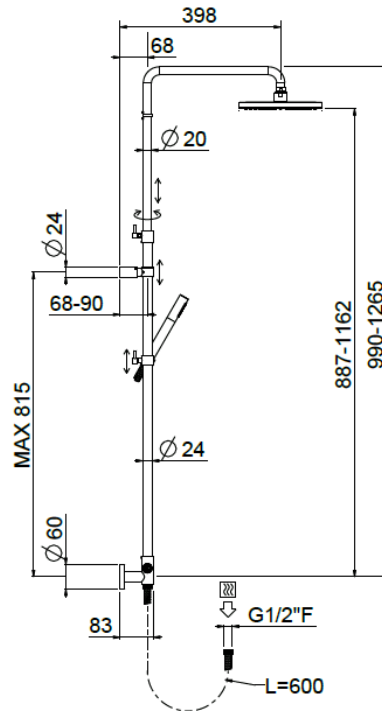

Bridge telescopic exposed

Bridge telescopic exposed, Stick shower head
31676/ED-CR

TECHNICAL INFORMATION

Bridge turning shower column with adjustable mounting with articulated shower holder, external holder with flexible hose cm 60, adjustable upper holder and diverter. Non-liming inspectable round shower head Ø200 in ABS. ABS non-liming inspectable one jet round shower. PVC smooth double anti-torsion flexible hose cm 150. CHROME

Flow rate:

? Doccia o soffione?

PICTURE

SPARE PARTS

FEATURES

Rain jet

Non-liming

adjustable telescopic shower column

double anti-torsion

TECHNICAL DRAWING

FINISHINGS