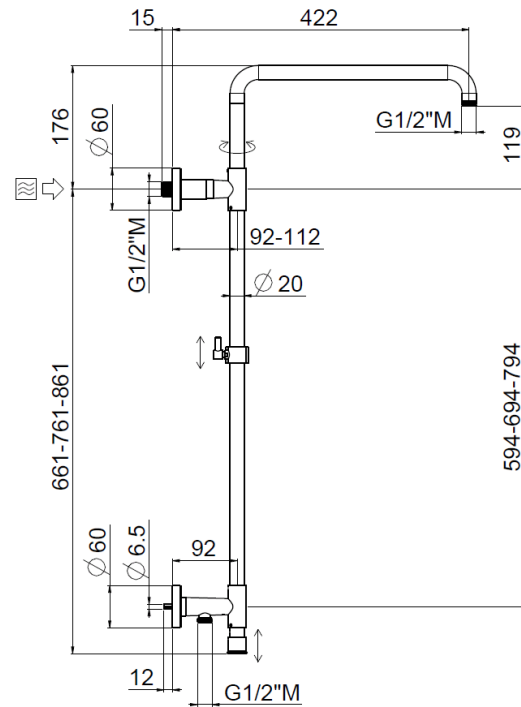

Stick high wall outlet

Stick high wall outlet, Inspectable MySlim shower head
32625/IA-C-CR

TECHNICAL INFORMATION

Turning shower column with adjustable mounting and articulated shower holder, high water connection integrated in the upper holder, diverter, column height adjustable with optional extension kit. MySlim round non-liming inspectable shower head Ø300 in chromed stainless steel. One jet round shower in ABS. PVC double anti-torsion flexible hose cm 150. Wheelbase 600 mm. CHROME

PICTURE

SPARE PARTS

FEATURES

Rain jet

Non-liming

adjustable telescopic shower column

double anti-torsion

TECHNICAL DRAWING