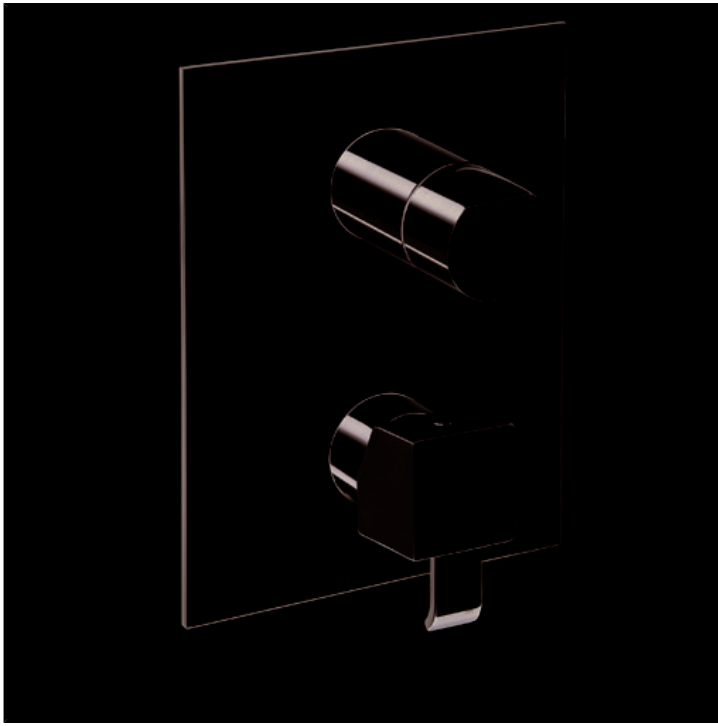

CRIQM120

Complete concealed bath/shower mixer with 3 outlet diverter and metal plate

FINITURE

Chrome

CHARACTERISTICS

-

COMMAND

- Monocontrol

INSTALLATION

- Wall

TYPOLOGY

-
-

ENVIRONMENT

- Bathroom