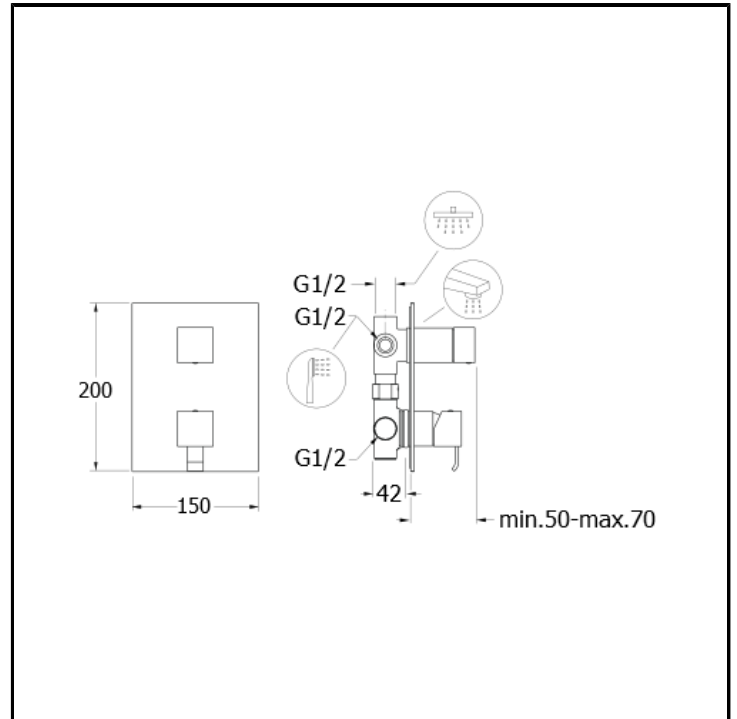

CRIQM120

Complete concealed bath/shower mixer with 3 outlet diverter and metal plate

FINITURE

Chrome

CHARACTERISTICS

-

COMMAND

- Monocontrol