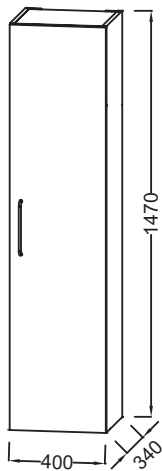

**EB2570D-R8**

**Collection:** ODÉON RIVE GAUCHE

**Finish\*:**

**Main features:**

**Features**

- DIMENSIONS: 40 x 34 x 147 cm
- MATERIAL: Lacquer or melamine
- NORMS AND REGULATION: NF
- VERSION: Gold handle
- HANDLE : Attached wire handle
- INSIDE STORAGE: 2 removable glass shelves and 1 fixed melamine shelf
- WEIGHT: 25.1 kg
- INSTALLATION TYPE: Wall-hung
- STORAGE TYPE: Door
- TYPE OF COORDINATING FURNITURE : Tall unit
- INSIDE FINISH: Grey
- FIXING: Installer selects fixings set according to wall support

**Consumer benefits**

- PRACTICAL: Additional storage solution
- PERFECT FINISH: Wide choice of finishes

**Technical drawing**

Product Specification: Tall unit 40 cm, gold handle. EB2570D-R8. Collection: ODÉON RIVE GAUCHE. DIMENSIONS: 40 x 34 x 147 cm. WEIGHT: 25.1 kg. MATERIAL: Lacquer or melamine. INSTALLATION TYPE: Wall-hung. NORMS AND REGULATION: NF. STORAGE TYPE: Door. VERSION: Gold handle. TYPE OF COORDINATING FURNITURE : Tall unit. HANDLE : Attached wire handle. INSIDE FINISH: Grey. INSIDE STORAGE: 2 removable glass shelves and 1 fixed melamine shelf. FIXING: Installer selects fixings set according to wall support.