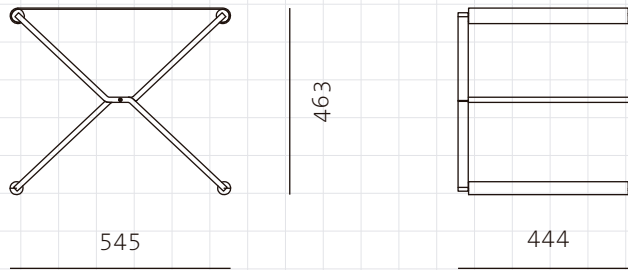

James Stool

CODE

JA-S610

DIMENSIONS

W545 x D444 x H463mm

NET WEIGHT

Seating height: 463mm

ENVIRONMENT

6.2 kg

MATERIALS

Indoor

Powder coated stainless steel frame, Leather seat, Solid walnut

*Please refer to website or contact your local representative for complete material swatches.

SHIPPING

| | | | |
|--------------------|-------------------------|---------------------|--------------------------|
| Package | Assembled | | |
| Package Qty | 1 pcs/box | | |
| Packaging | Measurement (mm) | Volume (cbm) | Gross Weight (kg) |
| FCL | W765 x D510 x H175 | 0.07 | 8.0 |
| LCL/AIR | W785 x D530 x H270 | 0.11 | 13.0 |