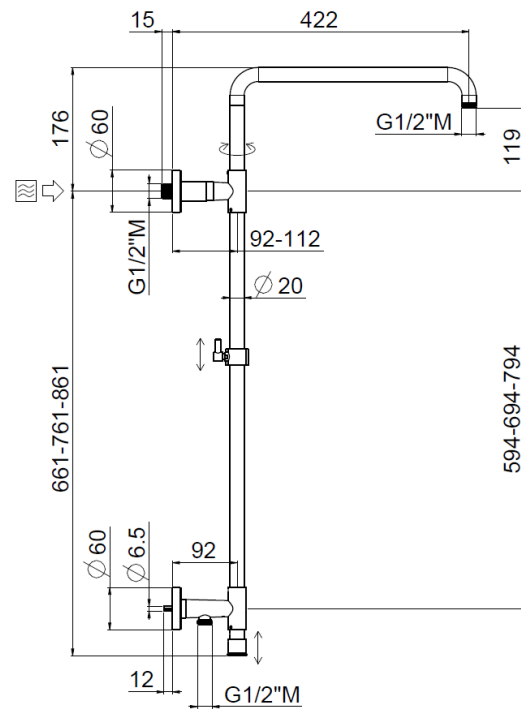

Stick high wall outlet

Stick high wall outlet, Inspectable MySlim shower head
30625/IA-B-CR

TECHNICAL INFORMATION

Turning shower column with adjustable mounting and articulated shower holder, high water connection integrated in the upper holder, diverter, column height adjustable with optional extension kit. MySlim round non-liming inspectable shower head Ø300 in chromed stainless steel. One jet round shower in brass. PVC double anti-torsion flexible hose cm 150. Wheelbase 700 mm. CHROME

PICTURE

SPARE PARTS

FEATURES

Rain jet

Non-liming

adjustable telescopic shower column

double anti-torsion

TECHNICAL DRAWING