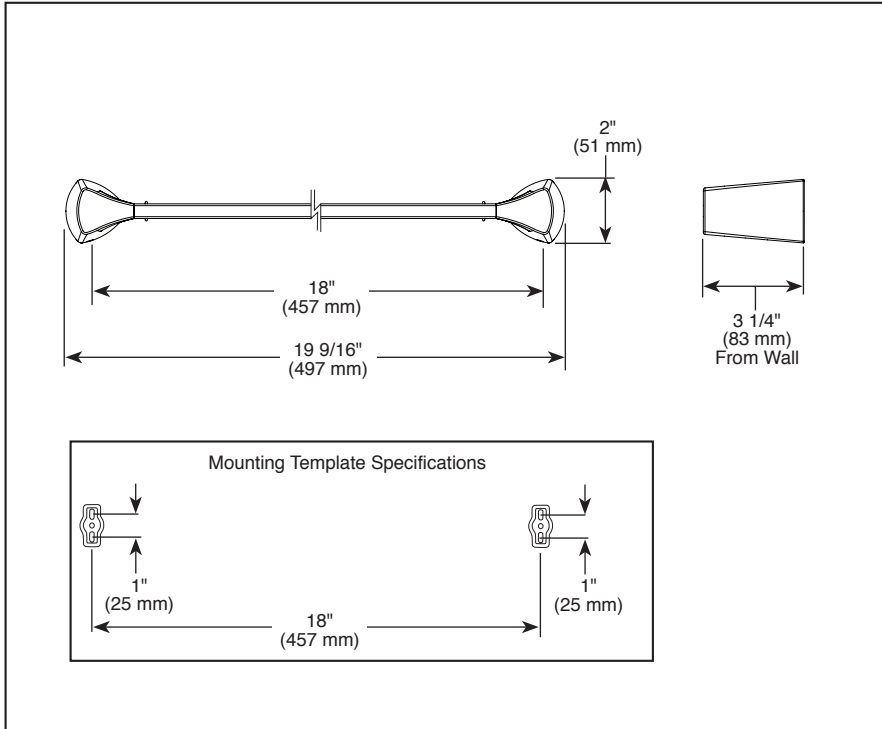

▲ Designate Proper Finish Suffix

Delta reserves the right (1) to make changes in specifications and materials, and (2) to change or discontinue models, both without notice or obligation. Dimensions are for reference only. See current full-line price book or www.deltafaucet.com for finish options and product availability.