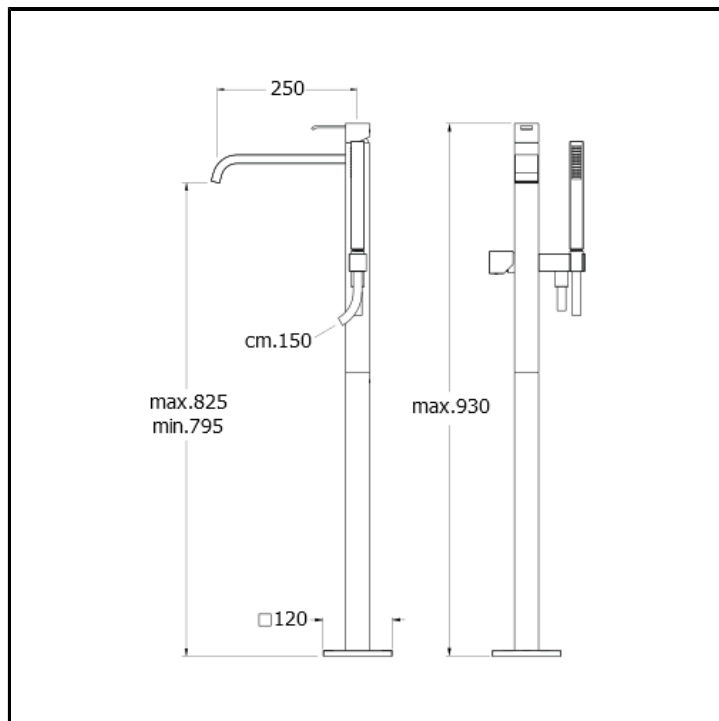

Floor mounted bath mixer external parts for CRICS290 with LONG LIFE flexible hose and anti-lime hand shower with independent mixing - Free flow