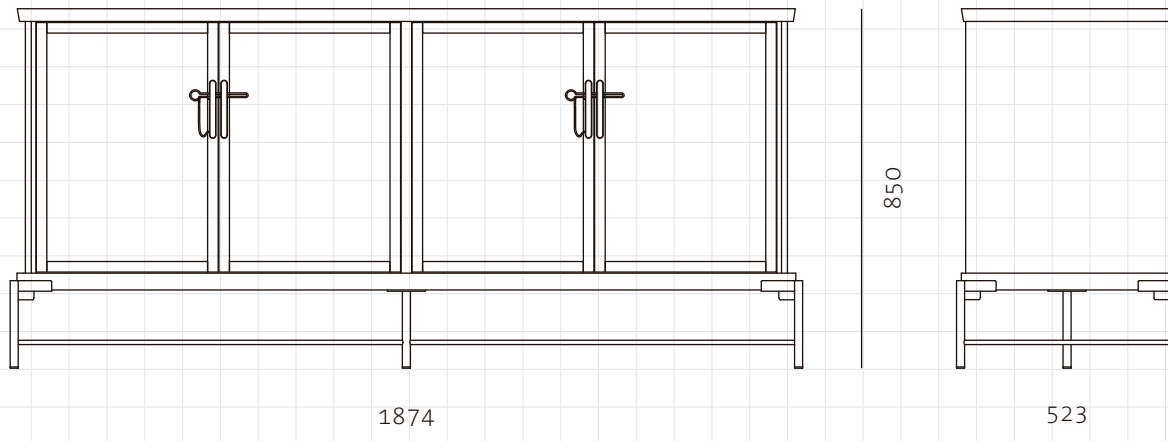

Dowry Cabinet II

CODE

DO-C120

DIMENSIONS

W1874 x D523 x H850mm

NET WEIGHT

104.5 kg

ENVIRONMENT

Indoor

MATERIALS

Solid wood with veneer panels, Stainless steel brass finish, Tempered glass

*Please refer to website or contact your local representative for complete material swatches.

SHIPPING

Package	Assembled		
Package Qty	1 pcs/box		
Packaging	Measurement (mm)	Volume (cbm)	Gross Weight (kg)
FCL	W1959 x D608 x H955	1.14	117.0
LCL/AIR	W1989 x D638 x H1060	1.35	166.0