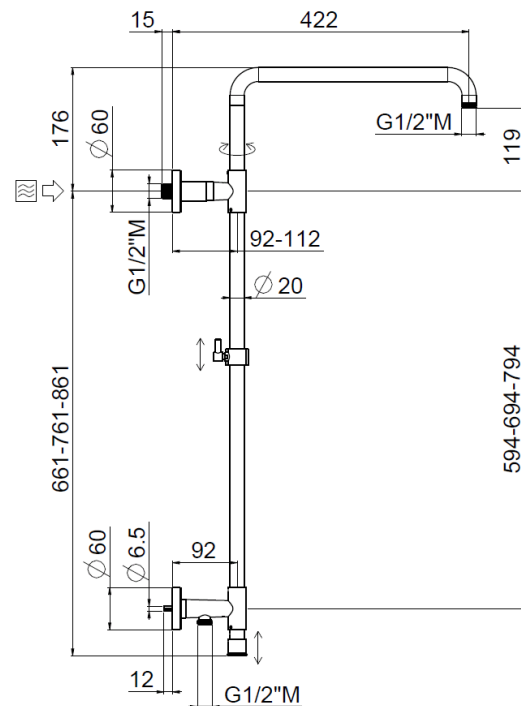

Stick high wall outlet

Stick high wall outlet, Inspectable MySlim shower head
32624/IA-C-CR

TECHNICAL INFORMATION

Turning shower column with adjustable mounting and articulated shower holder, high water connection integrated in the upper holder, diverter, column height adjustable with optional extension kit. MySlim round non-liming inspectable shower head Ø240 in chromed stainless steel. One jet round shower in ABS. PVC double anti-torsion flexible hose cm 150. Wheelbase 600 mm. CHROME

PICTURE

SPARE PARTS

FEATURES

Rain jet

Non-liming

adjustable telescopic shower column

double anti-torsion

TECHNICAL DRAWING