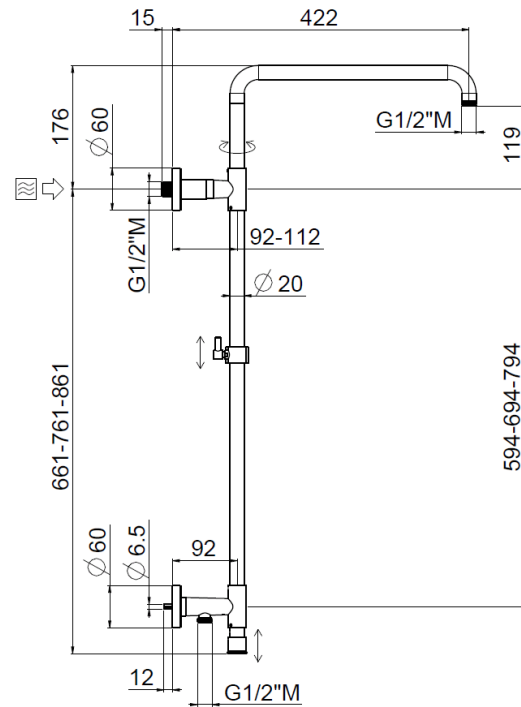

Stick high wall outlet

Stick high wall outlet, Inspectable MySlim shower head
30624/IA-C-CR

TECHNICAL INFORMATION

Turning shower column with adjustable mounting and articulated shower holder, high water connection integrated in the upper holder, diverter, column height adjustable with optional extension kit. MySlim round non-liming inspectable shower head Ø240 in chromed stainless steel. One jet round shower in brass. PVC double anti-torsion flexible hose cm 150. Wheelbase 600 mm. CHROME

PICTURE

SPARE PARTS

FEATURES

Rain jet

Non-liming

adjustable telescopic shower column

double anti-torsion

TECHNICAL DRAWING