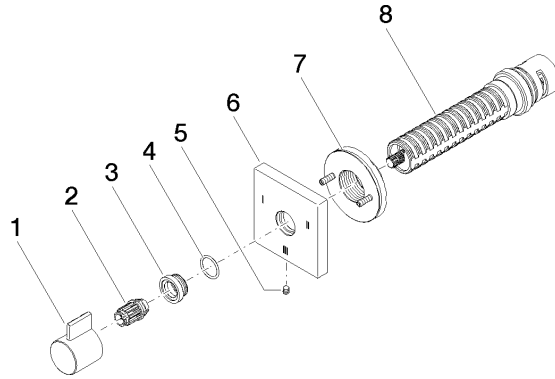

36 210 985

Product version from 4/1/2022