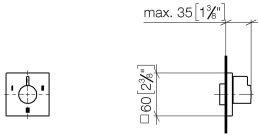

**SYMETRICS Concealed three-way diverter - Brushed Platinum**

IMO

36 210 985

- rotary diverter
- rosette 60 x 60 mm
- WRAS 2307045

	Brushed Platinum	36 210 985-06
	Chrome	36 210 985-00
	Brushed Light Gold	36 210 985-27
	Brushed Durabross (23kt Gold)	36 210 985-28
	Brushed Champagne (22kt Gold)	36 210 985-46
	Champagne (22kt Gold)	36 210 985-47
	Brushed Dark Platinum	36 210 985-99

**Required miscellaneous**

- Concealed three-way diverter -** 35 203 970 90
- max. recess depth 160 mm
  - min. recess depth 85 mm

36 210 985

mm [inches]

**Flow rate chart**

**Codes & Standards**

DIN 4109

ISO 3822