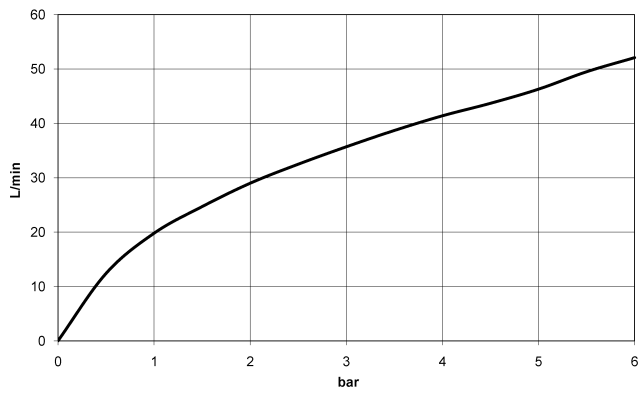

**Required miscellaneous**

- Concealed three-way diverter -** 35 203 970 90
- max. recess depth 160 mm
  - min. recess depth 85 mm

36 210 985

mm [inches]

**Flow rate chart**

**Codes & Standards**

DIN 4109

ISO 3822