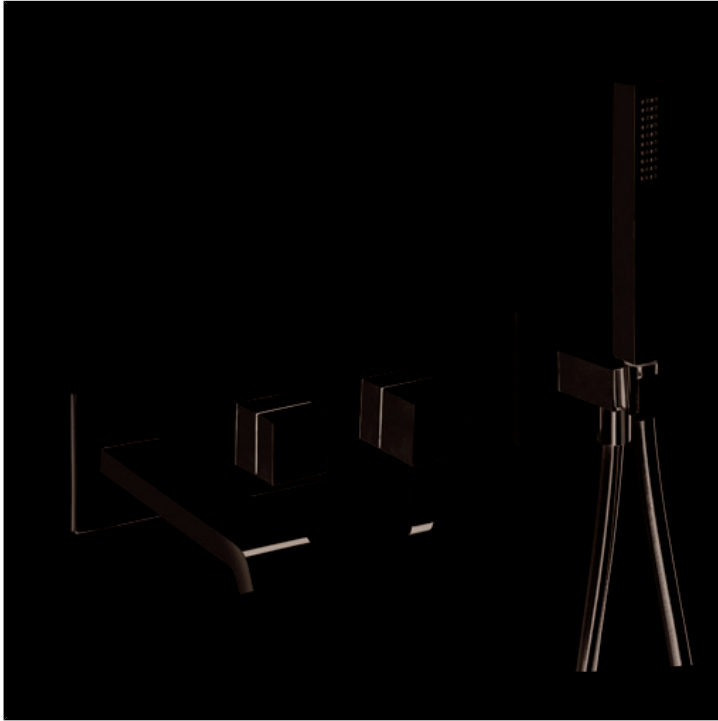

CRIQM102

Bath/shower mixer external parts for CRICS100 (right side) - CRICS101 (left side) with 2 outlet diverter, LONG LIFE flexible hose, anti-lime hand shower and metal plate

FINITURE

- White matt
- Chrome
- Black matt

CHARACTERISTICS

-

FEATURES FROM TECHNOLOGIES

-
-

COMMAND

- Monocontrol

INSTALLATION

- Wall