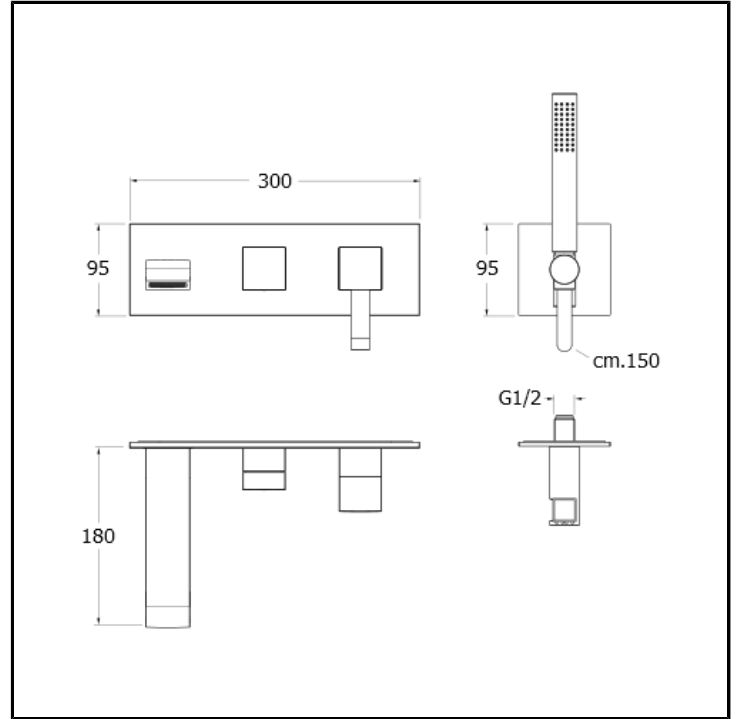

CRIQM102

Bath/shower mixer external parts for CRICS100 (right side) - CRICS101 (left side) with 2 outlet diverter, LONG LIFE flexible hose, anti-lime hand shower and metal plate

FINITURE

- White matt
- Chrome
- Black matt

CHARACTERISTICS

-

FEATURES FROM TECHNOLOGIES

-
-

COMMAND

- Monocontrol

INSTALLATION

- Wall