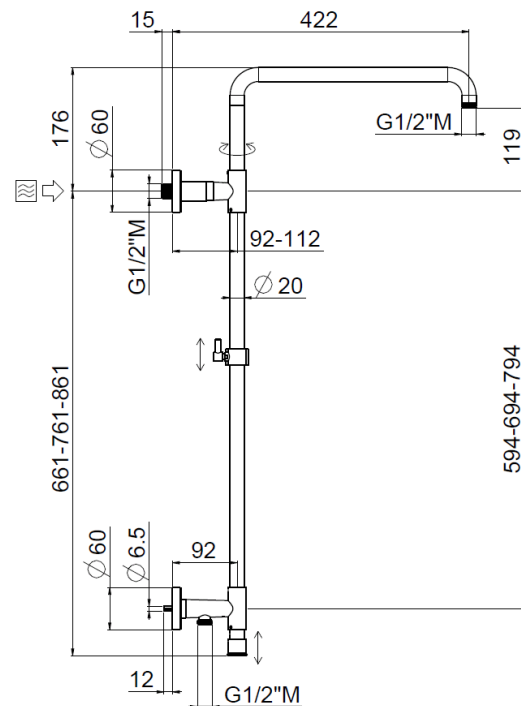

Stick high wall outlet

Stick high wall outlet, Inspectable MySlim shower head
30625/IA-C-CR

TECHNICAL INFORMATION

Turning shower column with adjustable mounting and articulated shower holder, high water connection integrated in the upper holder, diverter, column height adjustable with optional extension kit. MySlim round non-liming inspectable shower head Ø300 in chromed stainless steel. One jet round shower in brass. PVC double anti-torsion flexible hose cm 150. Wheelbase 600 mm. CHROME

PICTURE

SPARE PARTS

FEATURES

Rain jet

Non-liming

adjustable telescopic shower column

double anti-torsion

TECHNICAL DRAWING