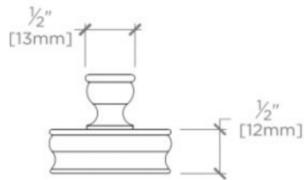

Machined

Hand-polished

Includes (1) M4 hardware screw

PRODUCT (NOTES)

Replacement Screws available

WATERWORKS

BOULEVARD

Boulevard 1 1/4" Knob

BDHW11

MOUNTING HARDWARE INCLUDED		
STYLE #	DESCRIPTION	QTY
998771	Service Parts M4x50 Mild Steel Pozi/Slot Washer Head Break Off Screw	1

TOP VIEW SCALE: 6"=1'-0"

FRONT VIEW SCALE: 6"=1'-0"

SIDE VIEW SCALE: 6"=1'-0"