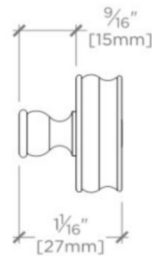

BOULEVARD

Boulevard 1 1/4" Knob

BDHW11

SHOWN IN BOULEVARD 1 1/4" KNOB| BDHW11

TECHNICAL DETAILS

Adjustable Levelers / Feet: N

Primary Material: Brass

Suggested Application: All Applications

BDHW11

MOUNTING HARDWARE INCLUDED		
STYLE #	DESCRIPTION	QTY
998771	Service Parts M4x50 Mild Steel Pozi/Slot Washer Head Break Off Screw	1

TOP VIEW SCALE: 6"=1'-0"

FRONT VIEW SCALE: 6"=1'-0"

SIDE VIEW SCALE: 6"=1'-0"