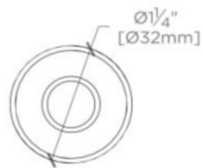

Machined

Hand-polished

Includes (1) M4 hardware screw

PRODUCT (NOTES)

Replacement Screws available

WATERWORKS

BOULEVARD

Boulevard 1 1/4" Knob

BDHW11

MOUNTING HARDWARE INCLUDED		
STYLE #	DESCRIPTION	QTY
998771	Service Parts M4x50 Mild Steel Pozi/Slot Washer Head Break Off Screw	1

TOP VIEW SCALE: 6"=1'-0"

FRONT VIEW SCALE: 6"=1'-0"

SIDE VIEW SCALE: 6"=1'-0"