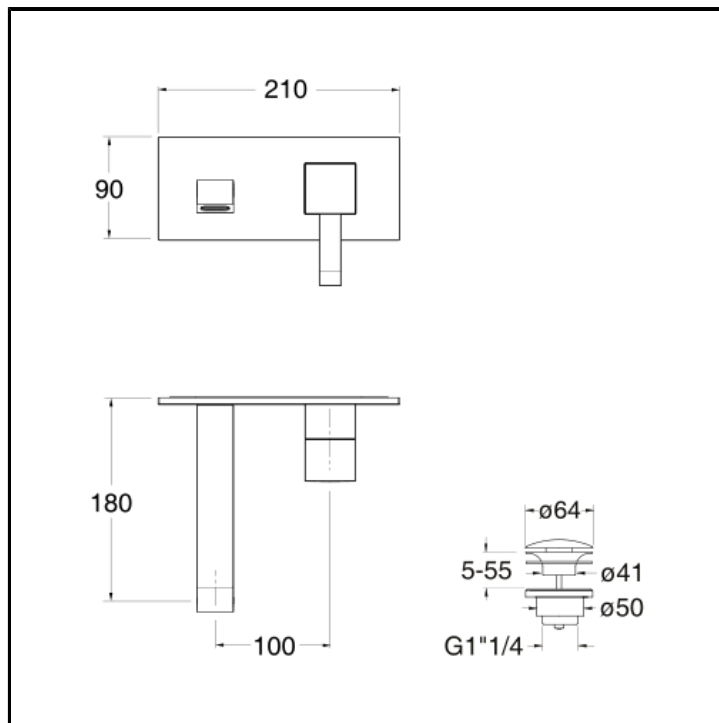

Wall mounted basin mixer REGULAR external parts for CRICS200 (right side) - CRICS201 (left side) with 1"1/4 Up&Down waste and metal plate

FINITURE

-  White matt
-  Chrome
-  Black matt

FEATURES (MODEL NAME SIDE)