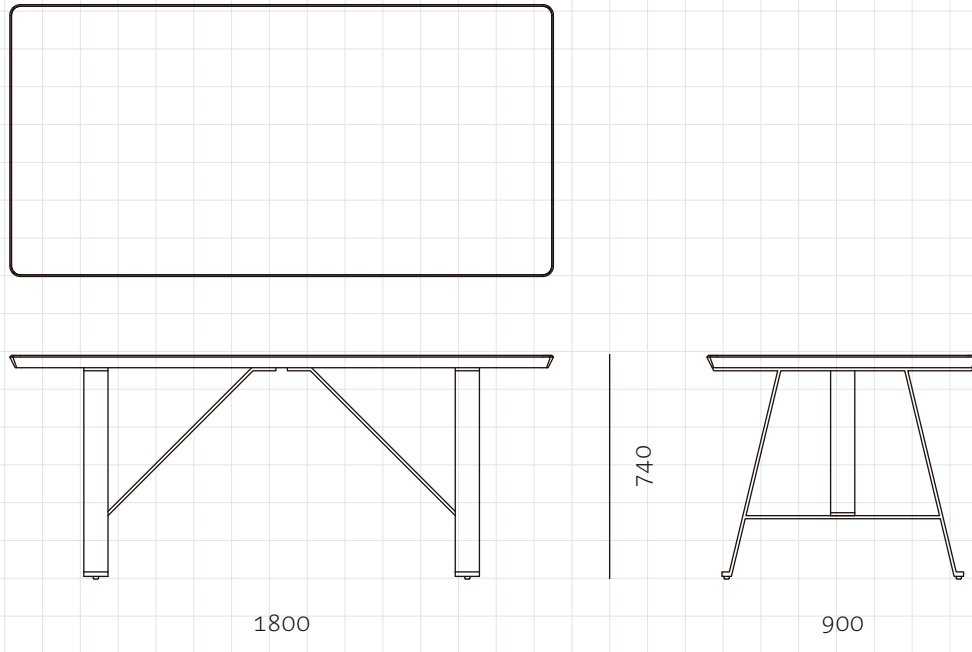

Exchange Dining Table W1800

CODE
DIMENSIONS

EX-T410-1800
W1800 x D900 x H740mm

NET WEIGHT
ENVIRONMENT
MATERIALS

52 kg
Indoor
Veneer laminate top, Blackened stainless steel
*Please refer to website or contact your local representative for complete material swatches.

SHIPPING

Package	Knock Down		
Package Qty	2 pcs/box		
Packaging	Measurement (mm)	Volume (cbm)	Gross Weight (kg)
FCL	W1880 x D980 x H125	0.23	61.0
	W945 x D845 x H280	0.22	
LCL/AIR	W1900 x D1000 x H220	0.42	93.0
	W965 x D865 x H375	0.31	