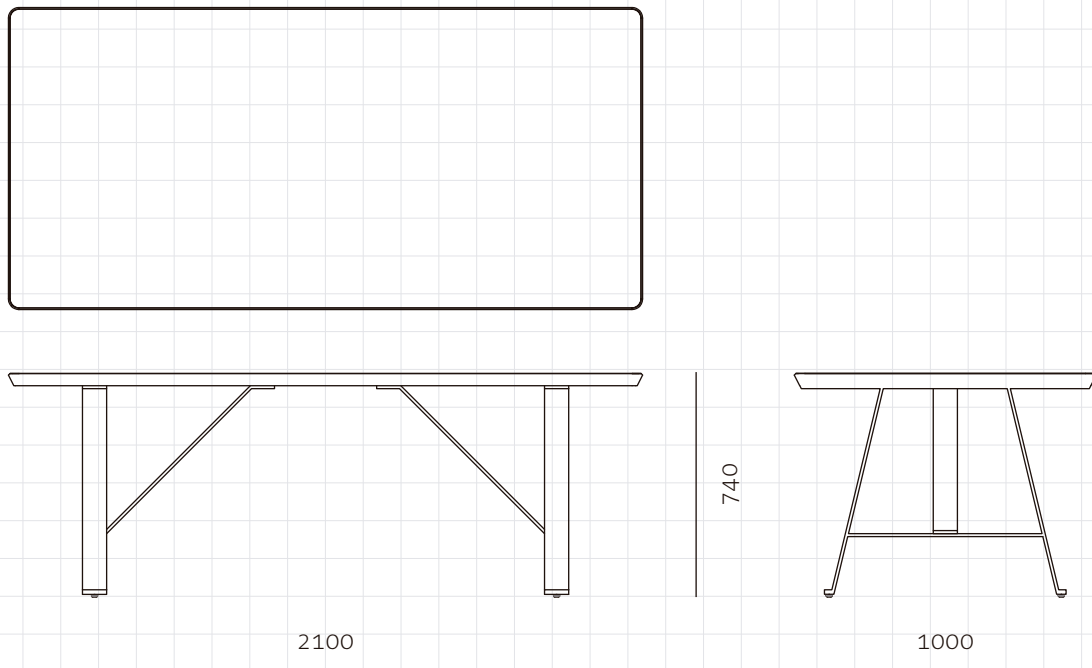

Exchange Dining Table W2100

CODE

EX-T410-2100

DIMENSIONS

W2100 x D1000 x H740mm

NET WEIGHT

64 kg

ENVIRONMENT

Indoor

MATERIALS

Veneer laminate top, Blackened stainless steel

*Please refer to website or contact your local representative for complete material swatches.

SHIPPING

Package	Knock Down		
Package Qty	2 pcs/box		
Packaging	Measurement (mm)	Volume (cbm)	Gross Weight (kg)
FCL	W2200 x D1100 x H145	0.35	75.0
	W1045 x D845 x H280	0.25	
LCL/AIR	W2240 x D1140 x H235	0.60	115.0
	W1065 x D865 x H375	0.35	