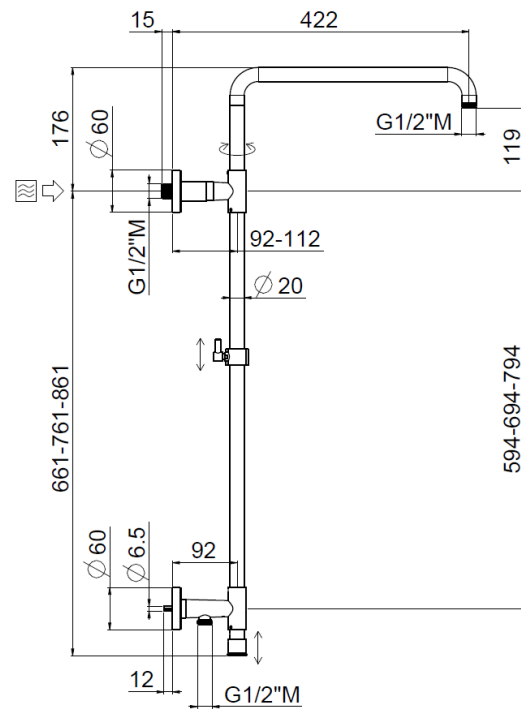

Stick high wall outlet

Stick high wall outlet, MySlim shower head
32623/IA-A-CR

TECHNICAL INFORMATION

Turning shower column with adjustable mounting and articulated shower holder, high water connection integrated in the upper holder, diverter, column height adjustable with optional extension kit. MySlim round non-liming shower head Ø300 in chromed stainless steel. One jet round shower in ABS. PVC double anti-torsion flexible hose cm 150. Wheelbase 800 mm.
CHROME

PICTURE

SPARE PARTS

FEATURES

Rain jet

Non-liming

adjustable telescopic shower column

double anti-torsion

TECHNICAL DRAWING