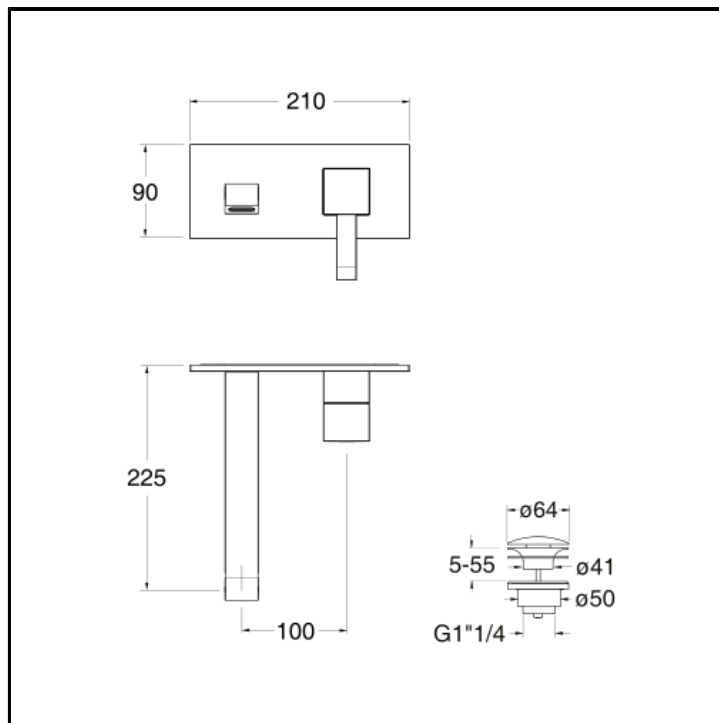

Wall mounted basin mixer LARGE external parts for CRICS200 (right side) - CRICS201 (left side) with 1"1/4 Up&Down waste and metal plate