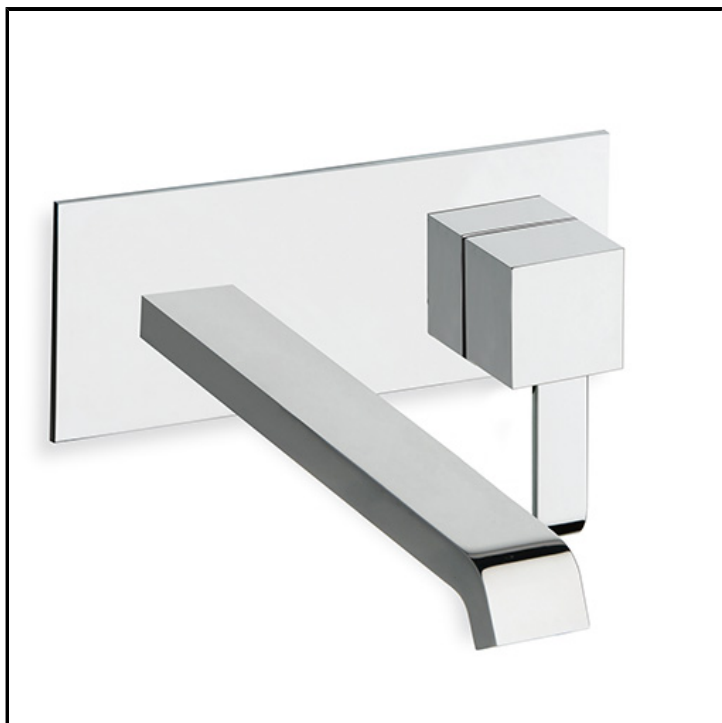

Wall mounted basin mixer LARGE external parts for CRICS200 (right side) - CRICS201 (left side) with 1"1/4 Up&Down waste and metal plate

## FINITURE

- White matt
- Chrome
- Black matt

## FEATURES (MODEL NAME SIDE)

- Large