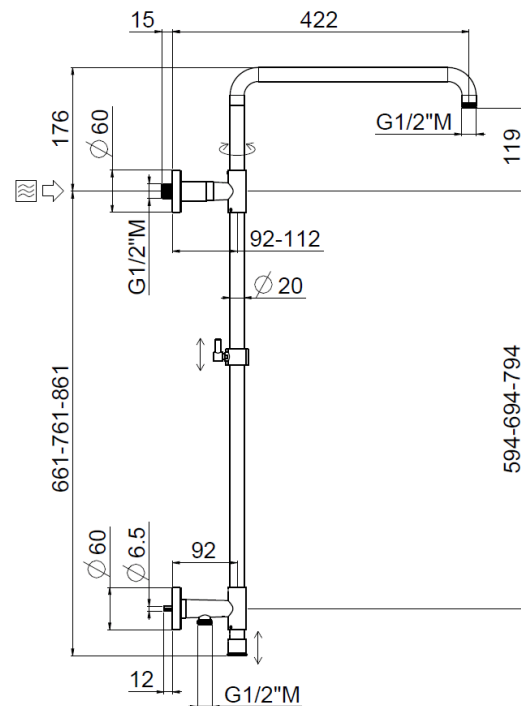

## TECHNICAL INFORMATION

Turning shower column with adjustable mounting and articulated shower holder, high water connection integrated in the upper holder, diverter, column height adjustable with optional extension kit. MySlim round non-liming shower head Ø220 in chromed stainless steel. One jet round shower in ABS. PVC double anti-torsion flexible hose cm 150. Wheelbase 800 mm. CHROME

## SPARE PARTS

## TECHNICAL DRAWING