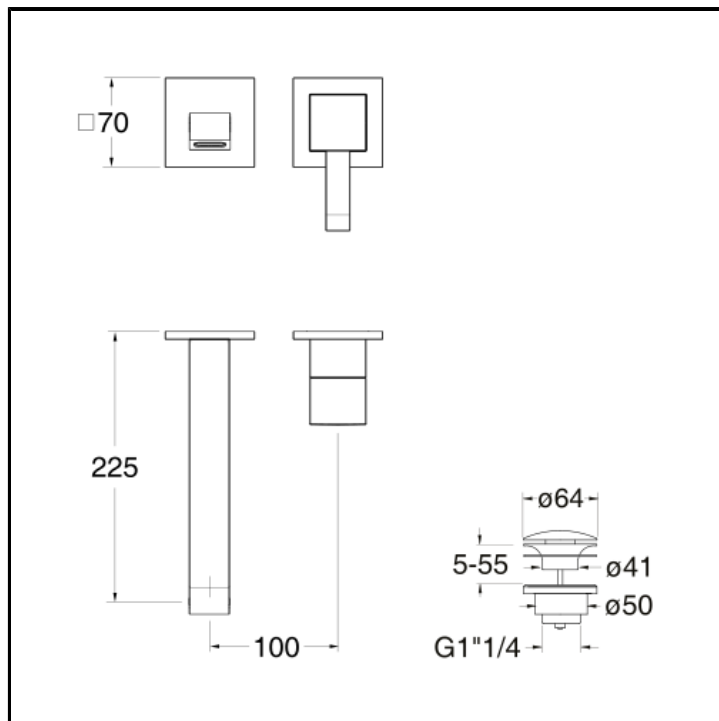

Wall mounted basin mixer LARGE external parts for CRICS200 (right side) - CRICS201 (left side) with 1"1/4 Up&Down waste

FINITURE

- White matt
- Chrome
- Black matt

FEATURES (MODEL NAME SIDE)

- Large

FEATURES FROM TECHNOLOGIES