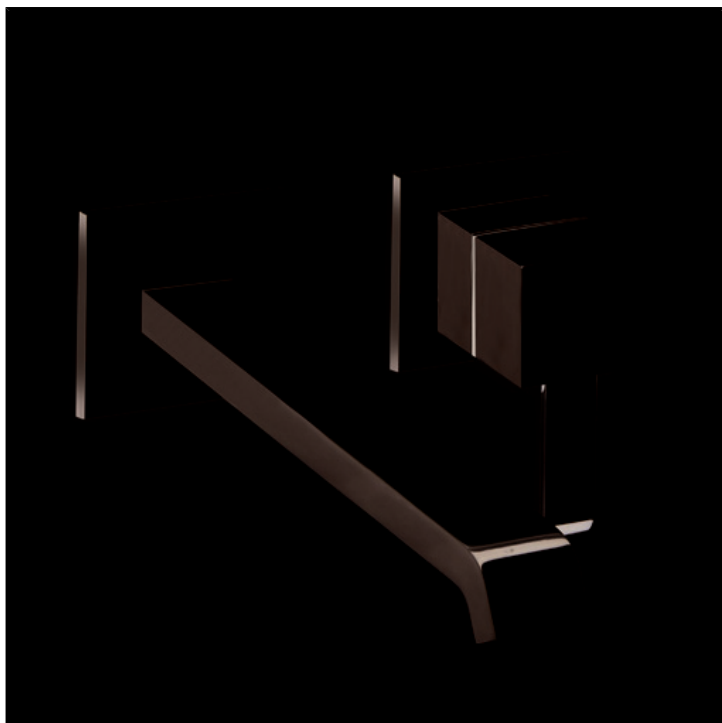

Wall mounted basin mixer LARGE external parts for CRICS200 (right side) - CRICS201 (left side) with 1"1/4 Up&Down waste

FINITURE

- White matt
- Chrome
- Black matt

FEATURES (MODEL NAME SIDE)

- Large

FEATURES FROM TECHNOLOGIES

-

COMMAND

- Monocontrol

INSTALLATION

- Wall

TPOLOGY

-

ENVIRONMENT