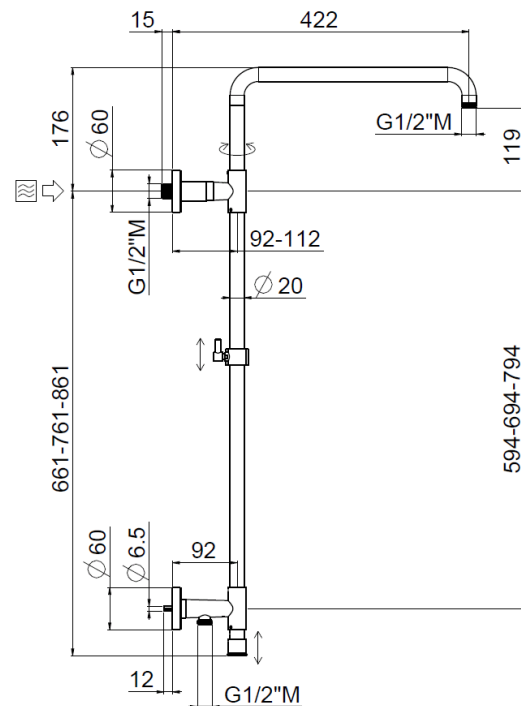

## TECHNICAL INFORMATION

Turning shower column with adjustable mounting and articulated shower holder, high water connection integrated in the upper holder, diverter, column height adjustable with optional extension kit. MySlim round non-liming shower head Ø220 in chromed stainless steel. One jet round shower in brass. PVC double anti-torsion flexible hose cm 150. Wheelbase 800 mm.  
**CHROME**

## SPARE PARTS

## TECHNICAL DRAWING