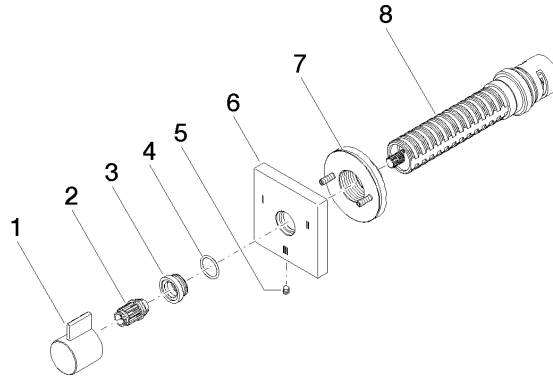

36 210 985

mm [inches]

Flow rate chart

Codes & Standards

DIN 4109

ISO 3822

Scottish Water
Byelaws

UK Water Supply
Regulations

Ü-Zeichen

SYMETRICS Concealed three-way diverter - Brushed Light Gold

IMO

36 210 985

Certificates

WRAS_2307

LGA_38

36 210 985

Product version from 4/1/2022

Parts for other
finishes can be found
here: [Chrome](#)

SYMETRICS Concealed three-way diverter - Brushed Light Gold

IMO

36 210 985

Spare parts list

Product version from 4/1/2022