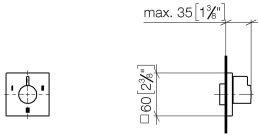

36 210 985

- rotary diverter
- rosette 60 x 60 mm
- WRAS 2307045

	Brushed Light Gold	36 210 985-27
	Chrome	36 210 985-00
	Brushed Platinum	36 210 985-06
	Brushed Durabronze (23kt Gold)	36 210 985-28
	Brushed Champagne (22kt Gold)	36 210 985-46
	Champagne (22kt Gold)	36 210 985-47
	Brushed Dark Platinum	36 210 985-99

36 210 985

mm [inches]

Flow rate chart

Codes & Standards

DIN 4109

ISO 3822

Scottish Water
Byelaws

UK Water Supply
Regulations