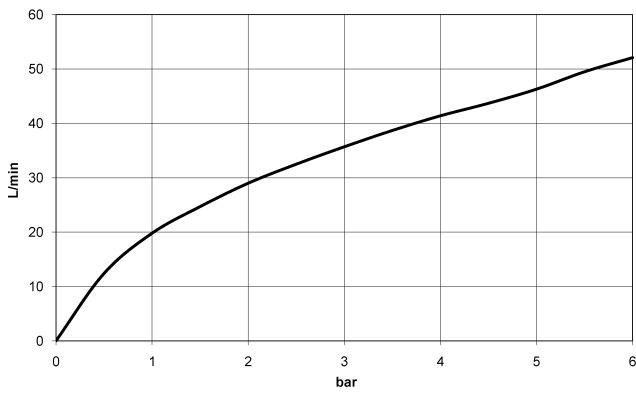

36 210 985

- rotary diverter
- rosette 60 x 60 mm
- WRAS 2307045

	Brushed Light Gold	36 210 985-27
	Chrome	36 210 985-00
	Brushed Platinum	36 210 985-06
	Brushed Durabronze (23kt Gold)	36 210 985-28
	Brushed Champagne (22kt Gold)	36 210 985-46
	Champagne (22kt Gold)	36 210 985-47
	Brushed Dark Platinum	36 210 985-99

36 210 985

mm [inches]

Flow rate chart

Codes & Standards

DIN 4109

ISO 3822

Scottish Water
Byelaws

UK Water Supply
Regulations