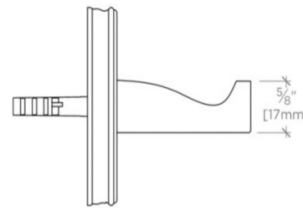

BOULEVARD

Boulevard Single Robe Hook

BDRH28

SHOWN IN BOULEVARD SINGLE ROBE HOOK | BDRH28

TECHNICAL DETAILS

Escutcheon Primary Material: Brass
Depth / Width: 2 5/16"
Height: 2 1/2"
Installation Type: Wall Mounted
Length: 2 1/2"
Primary Material: Brass
Suggested Application: Bath

INSPIRATION

Inspiration from 1930s objects evokes extravagance: a strong silhouette, lavish scale and elegant decoration. Machine and artisan hands yield crisp details and curves.

PRODUCT FEATURES

2 1/2" x 2.3" x 2 1/2"

Handmade

4 lb

BOULEVARD

Boulevard Single Robe Hook

BDRH28

TOP VIEW SCALE: 6"=1'-0"

FRONT VIEW SCALE: 6"=1'-0"

SIDE VIEW SCALE: 6"=1'-0"