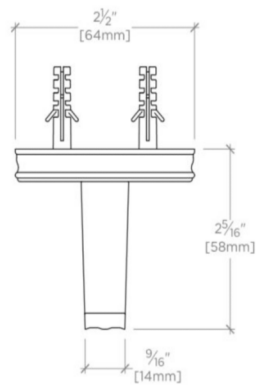

BOULEVARD

Boulevard Single Robe Hook

BDRH28

SHOWN IN BOULEVARD SINGLE ROBE HOOK | BDRH28

TECHNICAL DETAILS

Escutcheon Primary Material: Brass
Depth / Width: 2 5/16"
Height: 2 1/2"
Installation Type: Wall Mounted
Length: 2 1/2"
Primary Material: Brass
Suggested Application: Bath

INSPIRATION

Inspiration from 1930s objects evokes extravagance: a strong silhouette, lavish scale and elegant decoration. Machine and artisan hands yield crisp details and curves.

PRODUCT FEATURES

2 1/2" x 2.3" x 2 1/2"

Handmade

4 lb

BOULEVARD

Boulevard Single Robe Hook

BDRH28

TOP VIEW SCALE: 6"=1'-0"

FRONT VIEW SCALE: 6"=1'-0"

SIDE VIEW SCALE: 6"=1'-0"