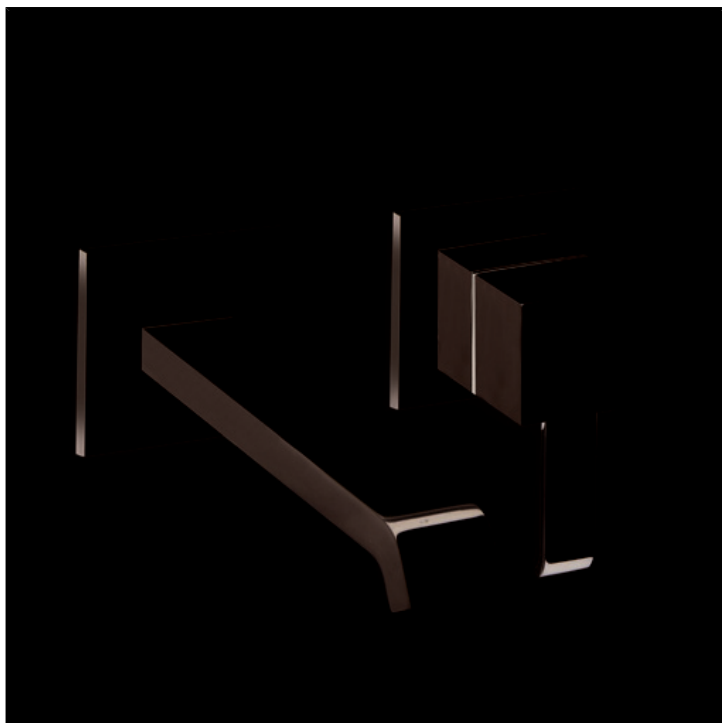

Wall mounted basin mixer REGULAR external parts for CRICS200 (right side) - CRICS201 (left side) with 1"1/4 Up&Down waste

FINITURE

-  White matt
-  Chrome
-  Black matt

FEATURES (MODEL NAME SIDE)

- Regular

FEATURES FROM TECHNOLOGIES

-

COMMAND

- Monocontrol

INSTALLATION

- Wall

TPOLOGY

-