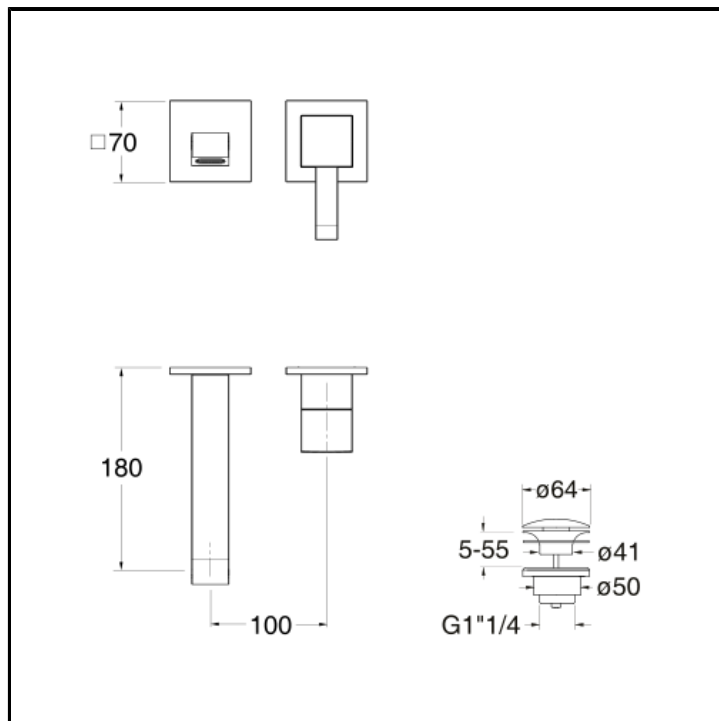

Wall mounted basin mixer REGULAR external parts for CRICS200 (right side) - CRICS201 (left side) with 1"1/4 Up&Down waste

FINITURE

-  White matt
-  Chrome
-  Black matt

FEATURES (MODEL NAME SIDE)

- Regular