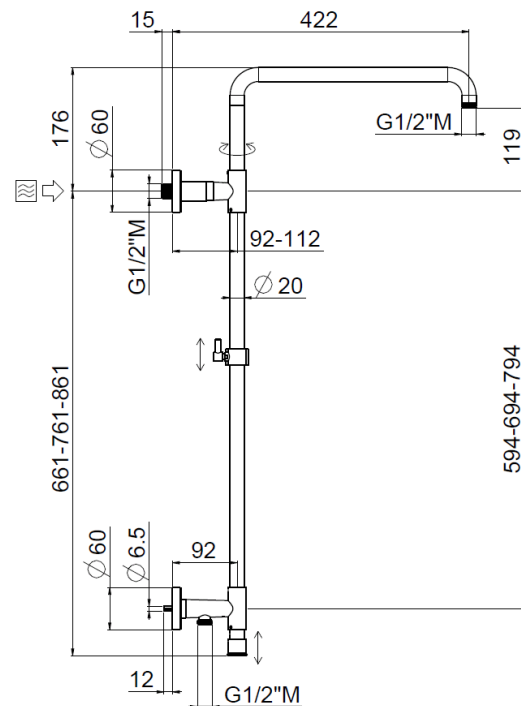

Stick high wall outlet

Stick high wall outlet, MySlim shower head
32621/IA-B-CR

TECHNICAL INFORMATION

Turning shower column with adjustable mounting and articulated shower holder, high water connection integrated in the upper holder, diverter, column height adjustable with optional extension kit. MySlim round non-liming shower head Ø220 in chromed stainless steel. One jet round shower in ABS. PVC double anti-torsion flexible hose cm 150. Wheelbase 700 mm. CHROME

PICTURE

SPARE PARTS

FEATURES

Rain jet

Non-liming

adjustable telescopic shower column

double anti-torsion

TECHNICAL DRAWING