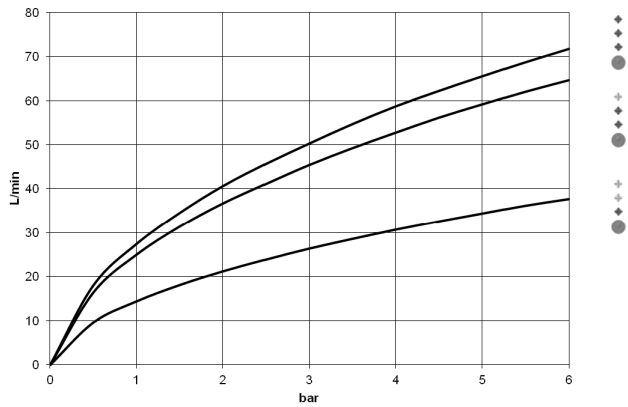

34 201 979

- 210mm projection
- circular normal flow
- rotary diverter with volume control and shut-off function
- 3/8" shower outlet
- slide-on rosettes Ø 60 mm
- 1/2" connection
- gauge 150 mm - 15 mm
- max. flow 16.9 l/min at 3 bar flow pressure
- WRAS 2201054

Intrinsic protection against back flow.

	Brushed Chrome	34 201 979-93
	Chrome	34 201 979-00
	Brushed Platinum	34 201 979-06
	Dark Chrome	34 201 979-19
	Light Gold	34 201 979-26
	Brushed Light Gold	34 201 979-27
	Matte Black	34 201 979-33
	Brushed Bronze	34 201 979-42
	Brushed Champagne (22kt Gold)	34 201 979-46
	Champagne (22kt Gold)	34 201 979-47
	Brushed Dark Platinum	34 201 979-99

34 201 979

mm [inches]

Flow rate chart

Codes & Standards

DIN 4109

EN 1717

ISO 3822

Scottish Water
Byelaws