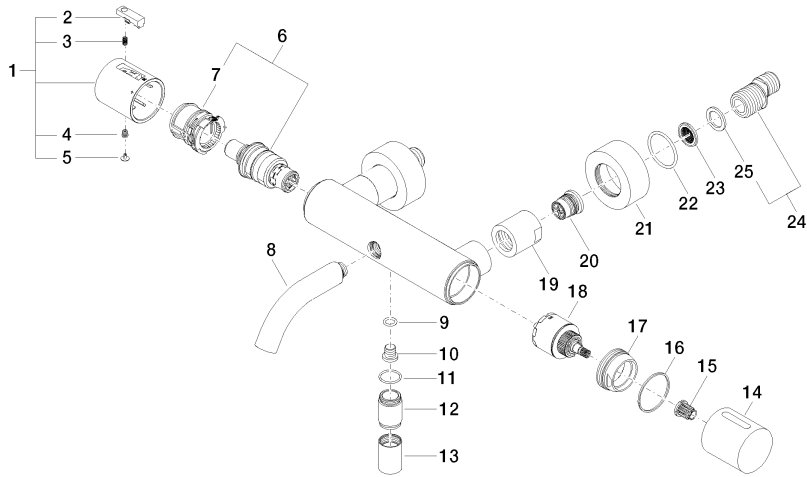

34 201 979

Product version from 9/1/2022

Parts for other finishes can be found here: [Chrome](#)