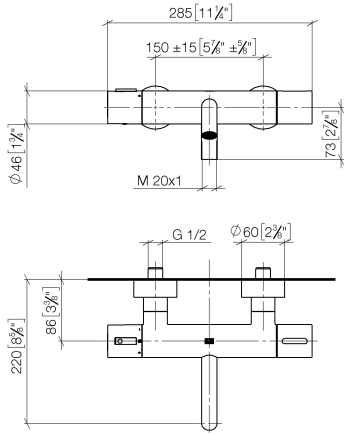

34 201 979

- 210mm projection
- circular normal flow
- rotary diverter with volume control and shut-off function
- 3/8" shower outlet
- slide-on rosettes Ø 60 mm
- 1/2" connection
- gauge 150 mm - 15 mm
- max. flow 16.9 l/min at 3 bar flow pressure
- WRAS 2201054

34 201 979

mm [inches]

Flow rate chart

Codes & Standards

DIN 4109

EN 1717

ISO 3822

Scottish Water
Byelaws

No.	Item Number	Name	Quantity used	Delivery time
	90 17 33 004 00-93	handle	32	20