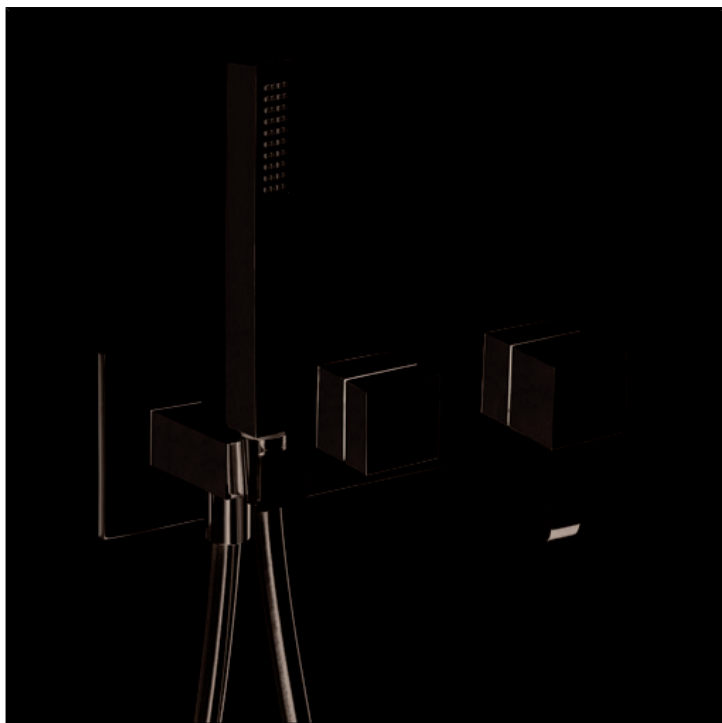

Bath/shower mixer external parts for CRICS100 (right side) - CRICS101 (left side) with 2 outlet diverter, anti-lime hand shower, LONG LIFE flexible hose

FINITURE

- White matt
- Chrome
- Black matt

CHARACTERISTICS

-

FEATURES FROM TECHNOLOGIES

-

COMMAND

- Monocontrol

INSTALLATION

- Wall

TYPOLOGY