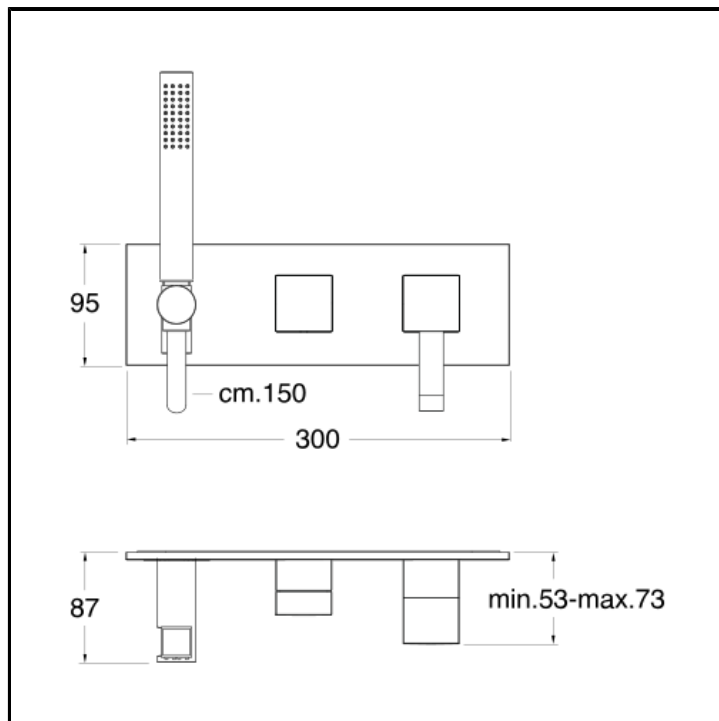

Bath/shower mixer external parts for CRICS100 (right side) - CRICS101 (left side) with 2 outlet diverter, anti-lime hand shower, LONG LIFE flexible hose

FINITURE

- White matt
- Chrome
- Black matt

CHARACTERISTICS