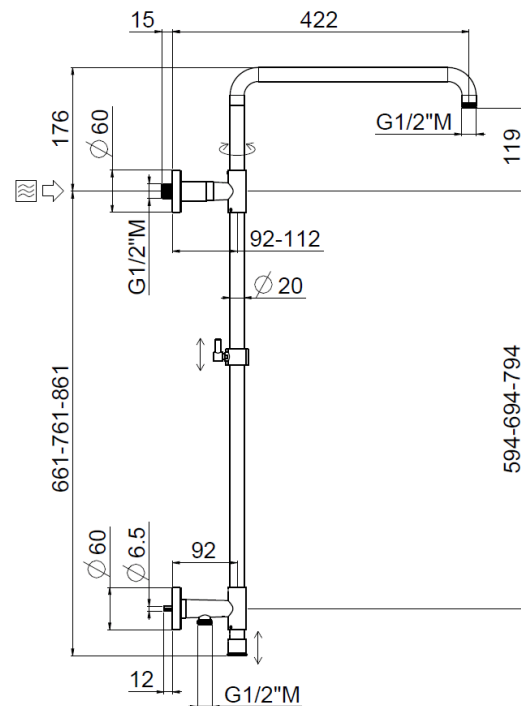

## TECHNICAL INFORMATION

Turning shower column with adjustable mounting and articulated shower holder, high water connection integrated in the upper holder, diverter, column height adjustable with optional extension kit. MySlim round non-liming shower head Ø240 in chromed stainless steel. One jet round shower in ABS. PVC double anti-torsion flexible hose cm 150. Wheelbase 800 mm. CHROME

## SPARE PARTS

## TECHNICAL DRAWING