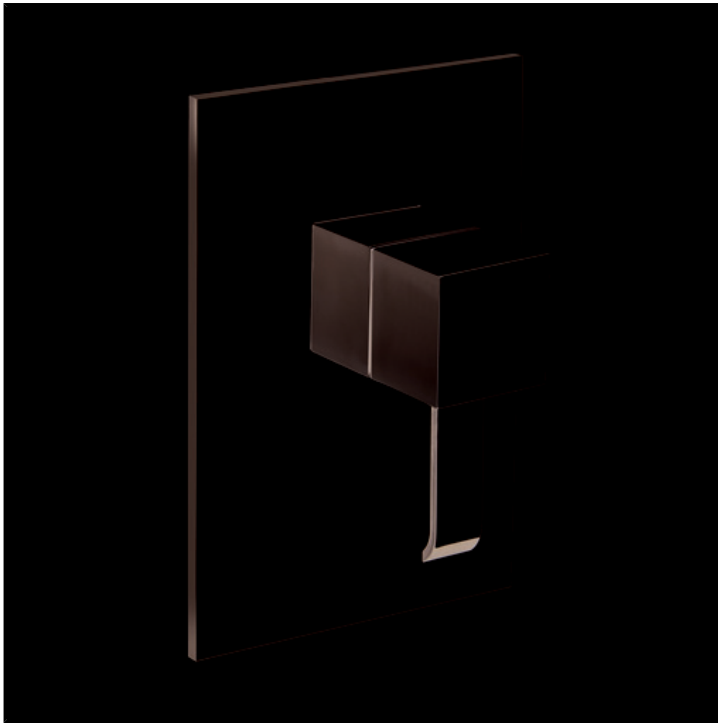

CRIQM656

Shower mixer external parts for CRICS535 and ABS cover plate

FINITURE

 Chrome

CHARACTERISTICS

-

COMMAND

- Monocontrol