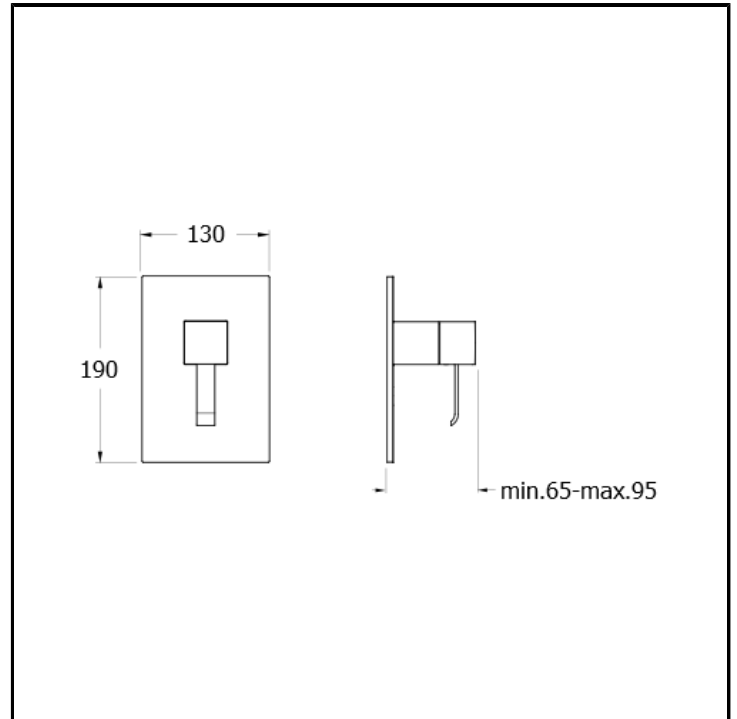

CRIQM656

Shower mixer external parts for CRICS535 and ABS cover plate

FINITURE

 Chrome

CHARACTERISTICS

-

COMMAND

- Monocontrol