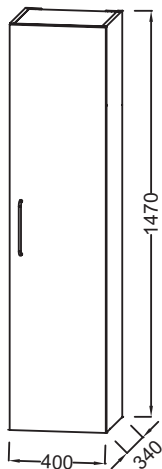

**EB2570D-R9**

**Collection:** ODÉON RIVE GAUCHE

**Finish\*:**

**Main features:**

**Features**

- DIMENSIONS: 40 x 34 x 147 cm
- MATERIAL: Lacquer or melamine
- NORMS AND REGULATION: NF
- VERSION: Black handle
- HANDLE : Attached wire handle
- INSIDE STORAGE: 2 removable glass shelves and 1 fixed melamine shelf
- WEIGHT: 25.1 kg
- INSTALLATION TYPE: Wall-hung
- STORAGE TYPE: Door
- TYPE OF COORDINATING FURNITURE : Tall unit
- INSIDE FINISH: Grey
- FIXING: Installer selects fixings set according to wall support

**Consumer benefits**

- PRACTICAL: Additional storage solution
- PERFECT FINISH: Wide choice of finishes

**Technical drawing**

Product Specification: Tall unit 40 cm, black handle. EB2570D-R9. Collection: ODÉON RIVE GAUCHE. DIMENSIONS: 40 x 34 x 147 cm. WEIGHT: 25.1 kg. MATERIAL: Lacquer or melamine. INSTALLATION TYPE: Wall-hung. NORMS AND REGULATION: NF. STORAGE TYPE: Door. VERSION: Black handle. TYPE OF COORDINATING FURNITURE : Tall unit. HANDLE : Attached wire handle. INSIDE FINISH: Grey. INSIDE STORAGE: 2 removable glass shelves and 1 fixed melamine shelf. FIXING: Installer selects fixings set according to wall support.