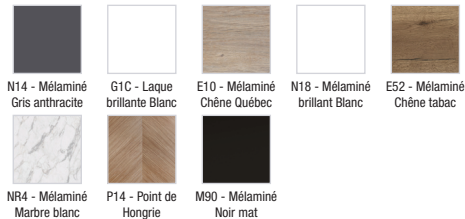

**EB2570D-R9**

**Collection:** ODÉON RIVE GAUCHE

**Finish\*:**

**Main features:**

**Features**

- DIMENSIONS: 40 x 34 x 147 cm
- MATERIAL: Lacquer or melamine
- NORMS AND REGULATION: NF
- VERSION: Black handle
- HANDLE : Attached wire handle
- INSIDE STORAGE: 2 removable glass shelves and 1 fixed melamine shelf
- WEIGHT: 25.1 kg
- INSTALLATION TYPE: Wall-hung
- STORAGE TYPE: Door
- TYPE OF COORDINATING FURNITURE : Tall unit
- INSIDE FINISH: Grey
- FIXING: Installer selects fixings set according to wall support

**Consumer benefits**

- PRACTICAL: Additional storage solution
- PERFECT FINISH: Wide choice of finishes

**Technical drawing**

Product Specification: Tall unit 40 cm, black handle. EB2570D-R9. Collection: ODÉON RIVE GAUCHE. DIMENSIONS: 40 x 34 x 147 cm. WEIGHT: 25.1 kg. MATERIAL: Lacquer or melamine. INSTALLATION TYPE: Wall-hung. NORMS AND REGULATION: NF. STORAGE TYPE: Door. VERSION: Black handle. TYPE OF COORDINATING FURNITURE : Tall unit. HANDLE : Attached wire handle. INSIDE FINISH: Grey. INSIDE STORAGE: 2 removable glass shelves and 1 fixed melamine shelf. FIXING: Installer selects fixings set according to wall support.

*\*Due to possible variations in computer and printer calibrations, technical factors and certain finish characteristics, the colors you see may not accurately portray the actual colors and are provided as a guide only.*