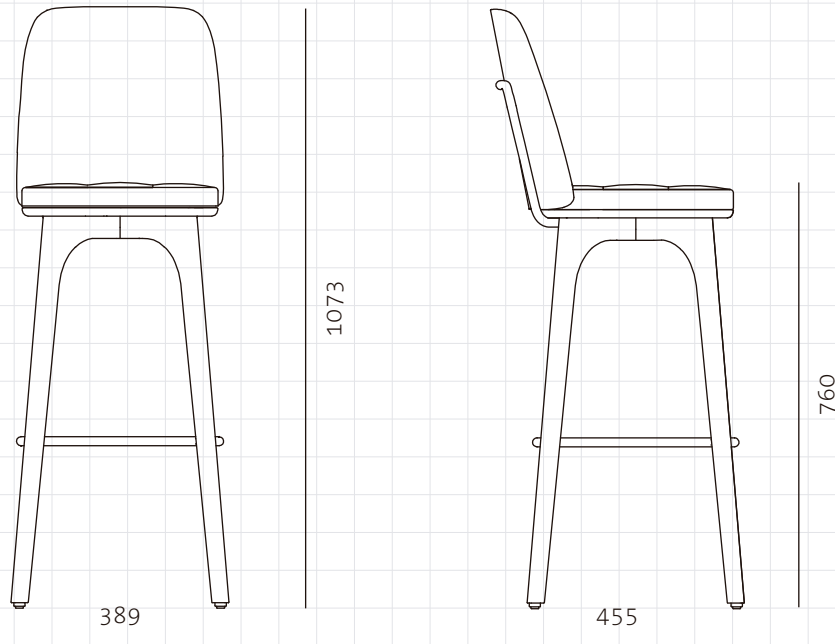

Utility High Chair SH760

CODE

UT-S310-760

DIMENSIONS

W389 x D455 x H1073mm

NET WEIGHT

Seating height: 760mm

ENVIRONMENT

8.0 kg

MATERIALS

Indoor

Solid wood legs, Stainless steel brass finish/Steel black powder coated finish,

Upholstered seat and back

*Please refer to website or contact your local representative for complete material swatches.

SHIPPING

Package	Assembled		
Package Qty	1 pcs/box		
Packaging	Measurement (mm)	Volume (cbm)	Gross Weight (kg)
FCL	W454 x D520 x H1158	0.27	15.0
LCL/AIR	W474 x D540 x H1253	0.32	18.0