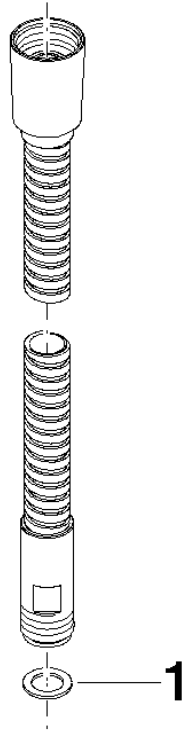

28 322 970

● WRAS 2009048

Fits: IMO, LULU, MADISON, MEM, TARA,
CL.1, LISSÉ, VAIA, META, CYO

	Platinum	28 322 970-08
	Chrome	28 322 970-00
	Brushed Platinum	28 322 970-06
	Durabress (23kt Gold)	28 322 970-09
	Dark Brass matt	28 322 970-16
	Dark Chrome	28 322 970-19
	Light Gold	28 322 970-26
	Brushed Light Gold	28 322 970-27
	Brushed Durabress (23kt Gold)	28 322 970-28
	Matte Black	28 322 970-33
	Brushed Bronze	28 322 970-42
	Brushed Champagne (22kt Gold)	28 322 970-46
	Champagne (22kt Gold)	28 322 970-47
	Brushed Chrome	28 322 970-93
	Brushed Dark Platinum	28 322 970-99

Metal shower hose 1/2" x 3/8" x 1750 mm - Platinum

IMO

28 322 970

Codes & Standards

Scottish Water Byelaws	UK Water Supply Regulations	XP P 41-280
---------------------------	--------------------------------	-------------

Certificates

WRAS_2009	ACS_20 ACC LY
-----------	---------------

28 322 970

Product version from 4/1/2024

Parts for other
finishes can be found
here: [Chrome](#)

Metal shower hose 1/2" x 3/8" x 1750 mm - Platinum

IMO

28 322 970

Spare parts list

Product version from 4/1/2024

No.	Item Number	Name	Quantity used	Delivery time
	90 14 20 026 00 90	seal	1	2