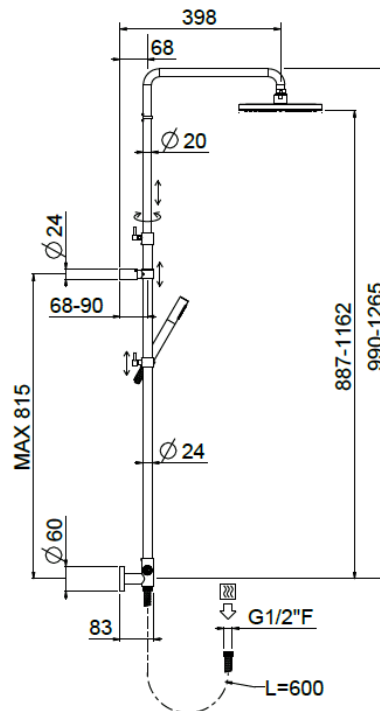

Bridge telescopic exposed

Bridge telescopic exposed, Stick shower head
31678/ED-CR

TECHNICAL INFORMATION

Bridge turning shower column with adjustable mounting with articulated shower holder, external holder with flexible hose cm 60, adjustable upper holder and diverter. Non-liming inspectable round shower head Ø250 in ABS. ABS non-liming inspectable one jet round shower. PVC smooth double anti-torsion flexible hose cm 150. CHROME

Flow rate:

? Doccia o soffione?

PICTURE

SPARE PARTS

FEATURES

Rain jet

Non-liming

adjustable telescopic shower column

double anti-torsion

TECHNICAL DRAWING

FINISHINGS