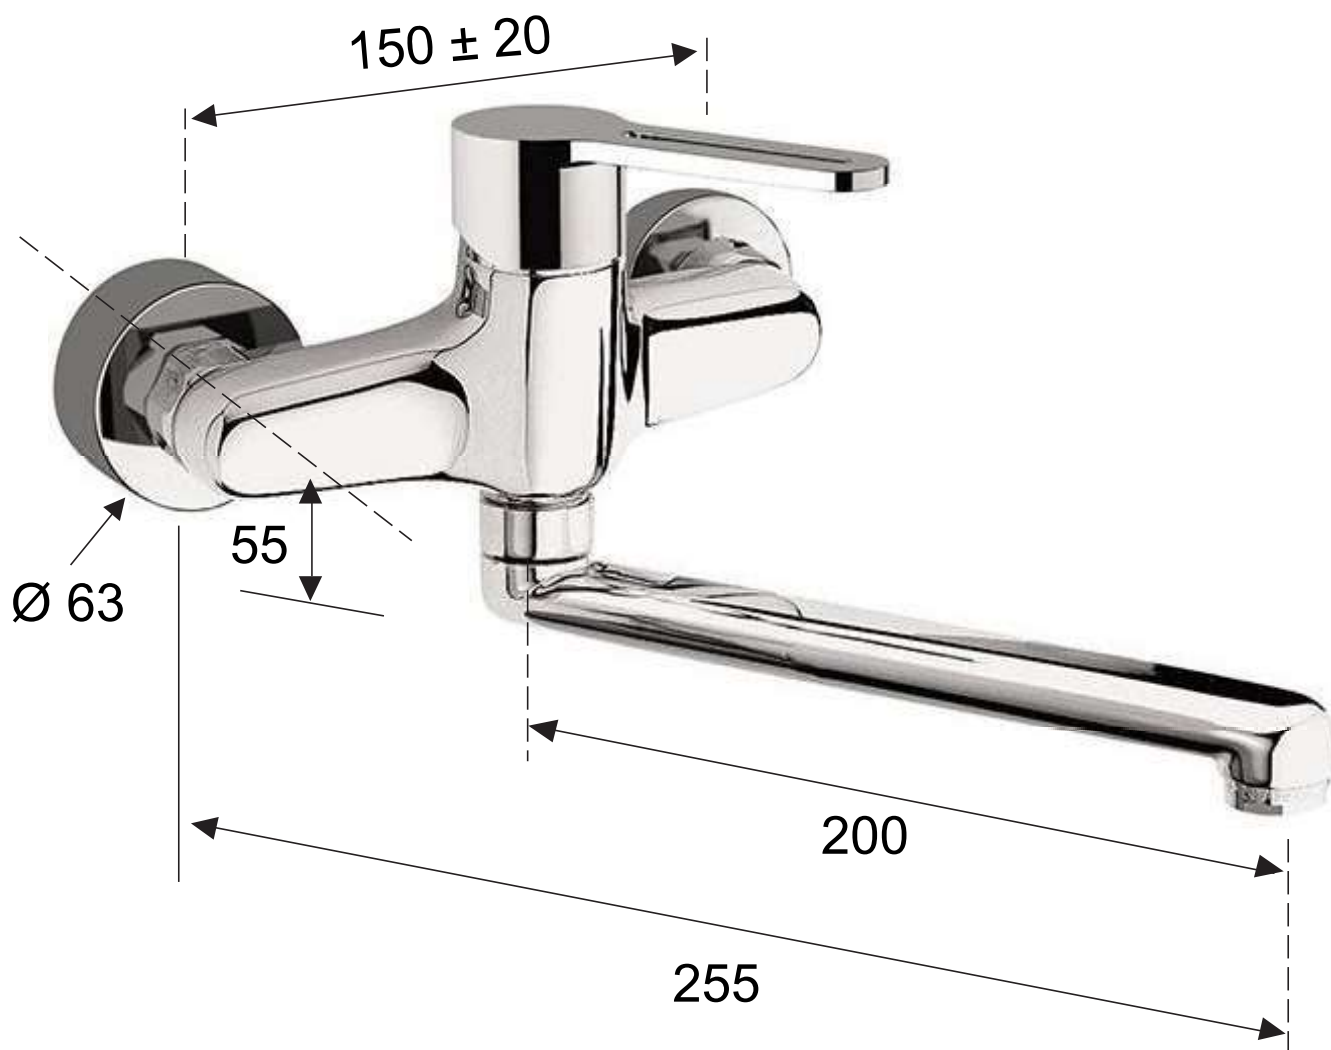

DANIEL

SCHEDA TECNICA TECHNICAL FEATURES

ART. COD.

SR609T

MATERIALI / MATERIALS

OTTONE CROMATO / CHROME PLATED BRASS

CROMATURA / CHROME PLATING

UNI EN 248