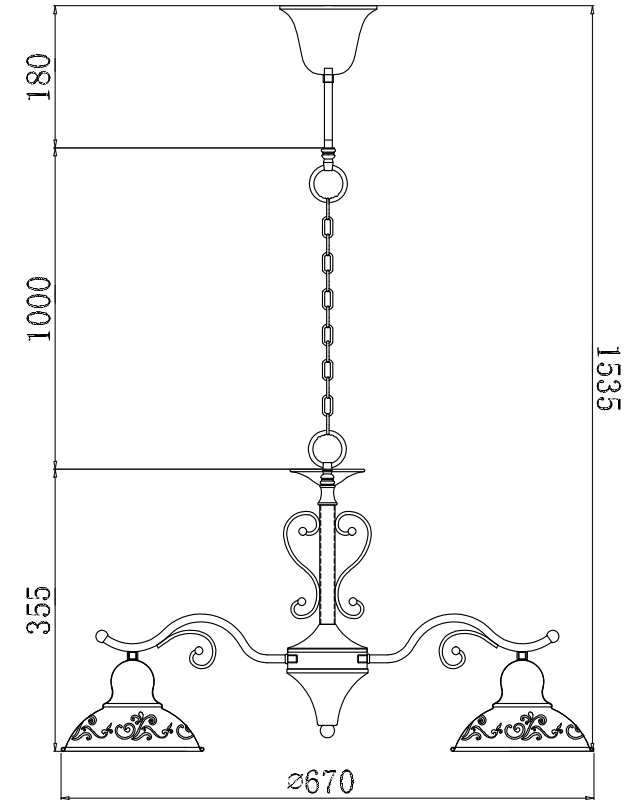

# INSTRUCTION

**MODEL:** FR2566-PL-05-WG  
CHANDELIER

5 X E27 (60W)

FREYA-LIGHT.COM