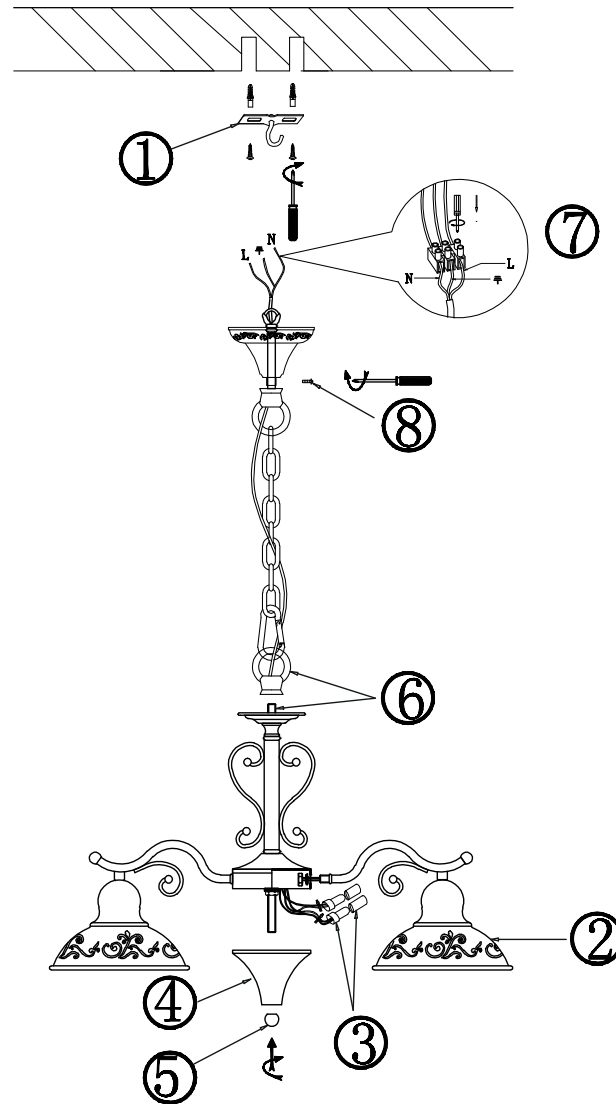

# INSTRUCTION

**MODEL:** FR2566-PL-05-WG  
CHANDELIER

5 X E27 (60W)

FREYA-LIGHT.COM