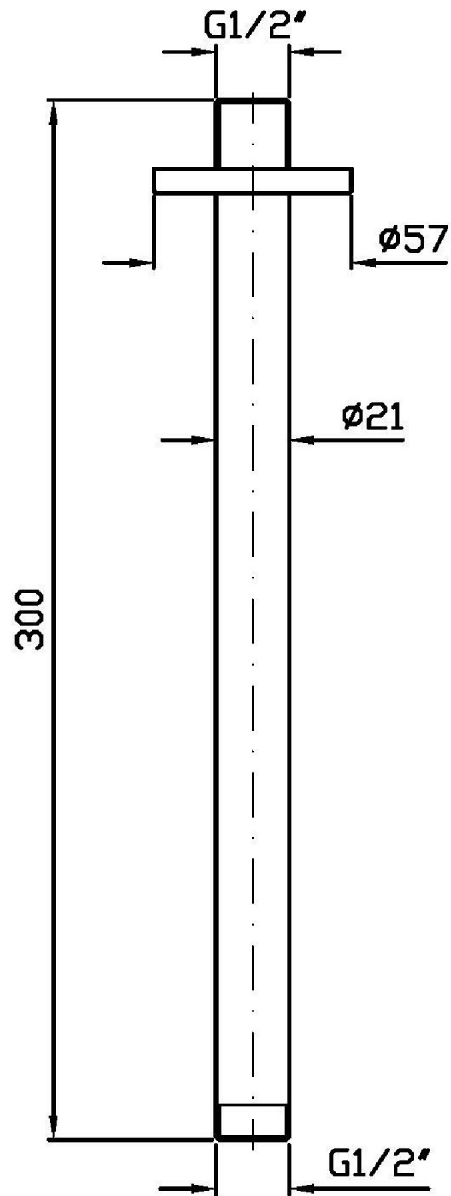

SHOWER

Z93024

Braccio doccia a soffitto. / Ceiling mounted shower arm.

Braccio doccia a soffitto. Lunghezza 300 mm.

Ceiling mounted shower arm. Length 300 mm.

Finiture / Finishes

	 C3	 C8	 C40	 C41	 C50	 C51
Cromo / Chrome	Nickel Spazzolato / Brushed Nickel	Nickel Lucido / Polished Nickel	Oro / Gold	Oro spazzolato / Brushed Gold	Metal Black / Metal Black	Metal Black spazzolato / Brushed Metal Black
 P70	 W1	 N1	 N7			
PVD Oro Rosa / PVD Rose Gold	Bianco Opaco Goffrato / Embossed Matt White	Nero Opaco Goffrato / Embossed Matt Black	Nero Soft Touch / Soft Touch Black			

SHOWER

Z93024

Disegno Complessivo / Overall Drawing

SHOWER

Z93024

Pesi e Misure / Weights and Sizes

Peso (Kg) Weight (lb)	0,58 (Kg)	1,28 (lb)
Volume test (dc3) - (in3)	1,97 (dc3)	120,22 (in3)
h (mm) - (in)	30,00 (mm)	1,18 (in)
L1 (mm) - (in)	190,00 (mm)	7,48 (in)
L2 (mm) - (in)	345,00 (mm)	13,58 (in)