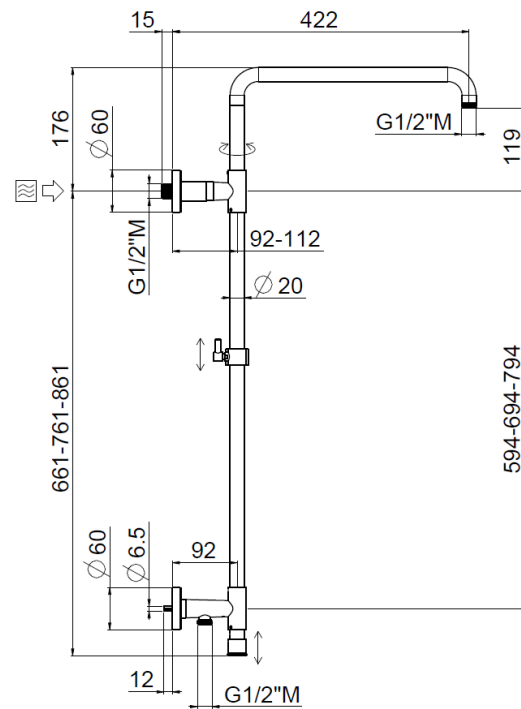

Stick high wall outlet

Stick high wall outlet, MySlim shower head
30623/IA-A-CR

TECHNICAL INFORMATION

Turning shower column with adjustable mounting and articulated shower holder, high water connection integrated in the upper holder, diverter, column height adjustable with optional extension kit. MySlim round non-liming shower head Ø300 in chromed stainless steel. One jet round shower in brass. PVC double anti-torsion flexible hose cm 150. Wheelbase 800 mm.
CHROME

PICTURE

SPARE PARTS

FEATURES

Rain jet

Non-liming

adjustable telescopic shower column

double anti-torsion

TECHNICAL DRAWING