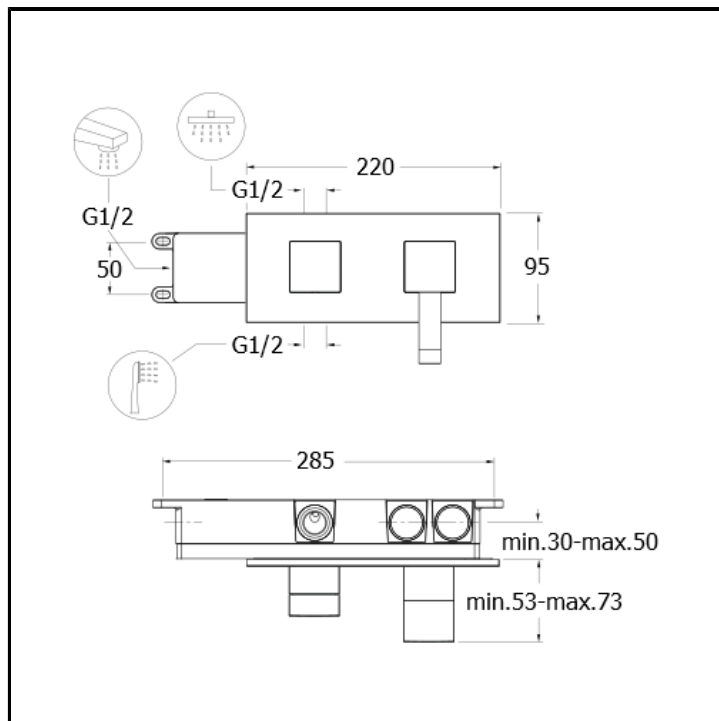

CRIQM611

Complete concealed bath/shower mixer with 3 outlet diverter and metal plate

FINITURE

- White matt
- Chrome
- Black matt

CHARACTERISTICS

-

COMMAND

- Monocontrol