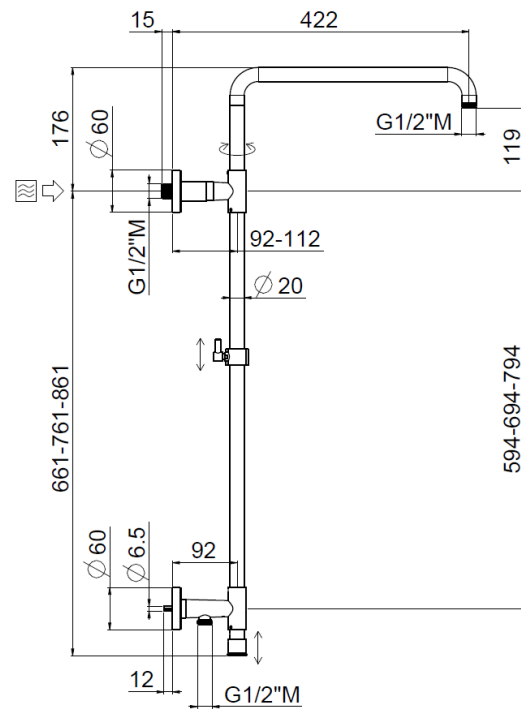

## TECHNICAL INFORMATION

Turning shower column with adjustable mounting and articulated shower holder, high water connection integrated in the upper holder, diverter, column height adjustable with optional extension kit. MySlim round non-liming shower head Ø240 in chromed stainless steel. One jet round shower in brass. PVC double anti-torsion flexible hose cm 150. Wheelbase 800 mm.  
**CHROME**

## SPARE PARTS

## TECHNICAL DRAWING