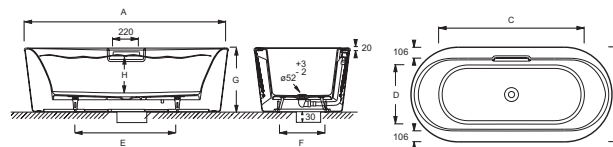

Technical drawing

Mm	C6D062	C6D063	C6D064
A	1600	1700	1800
B	750	800	800
C	1160	1230	1330
D	470	500	500
E	750	850	950
F	370	390	390
G	500	540	540
H	309	340	340

*Due to possible variations in computer and printer calibrations, technical factors and certain finish characteristics, the colors you see may not accurately portray the actual colors and are provided as a guide only.