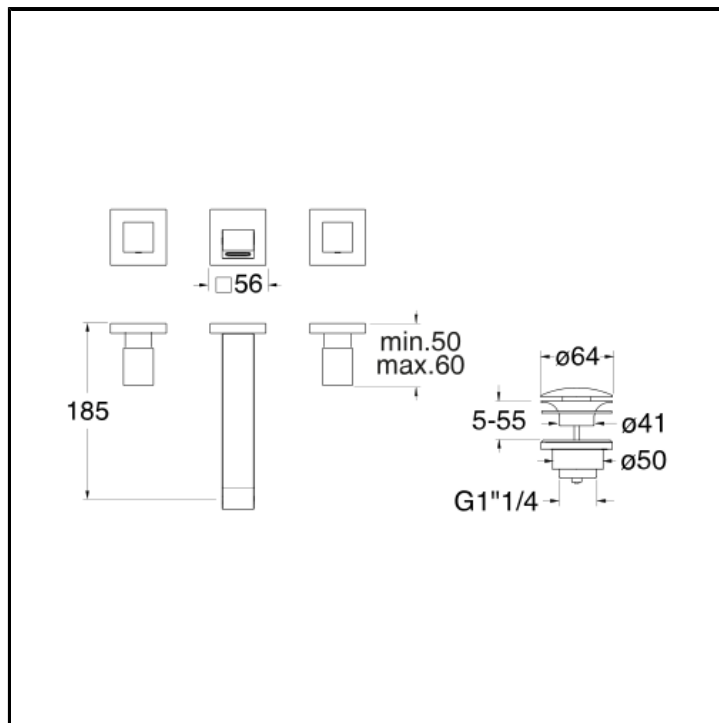

Wall mounted basin mixer REGULAR external parts for CRICS233 (side controls) - CRICS234 (right side) with 1"1/4 Up&Down waste