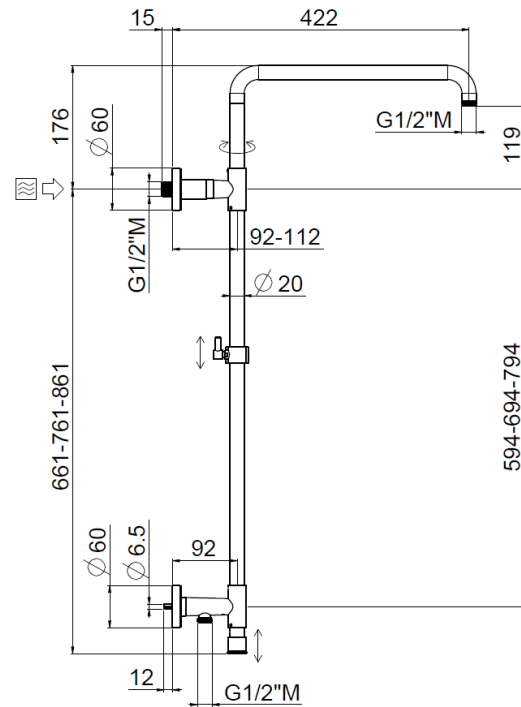

## TECHNICAL INFORMATION

Turning shower column with adjustable mounting and articulated shower holder, high water connection integrated in the upper holder, diverter, column height adjustable with optional extension kit. MySlim round non-liming shower head Ø240 in chromed stainless steel. One jet round shower in ABS. PVC double anti-torsion flexible hose cm 150. Wheelbase 700 mm. CHROME

## SPARE PARTS

## TECHNICAL DRAWING