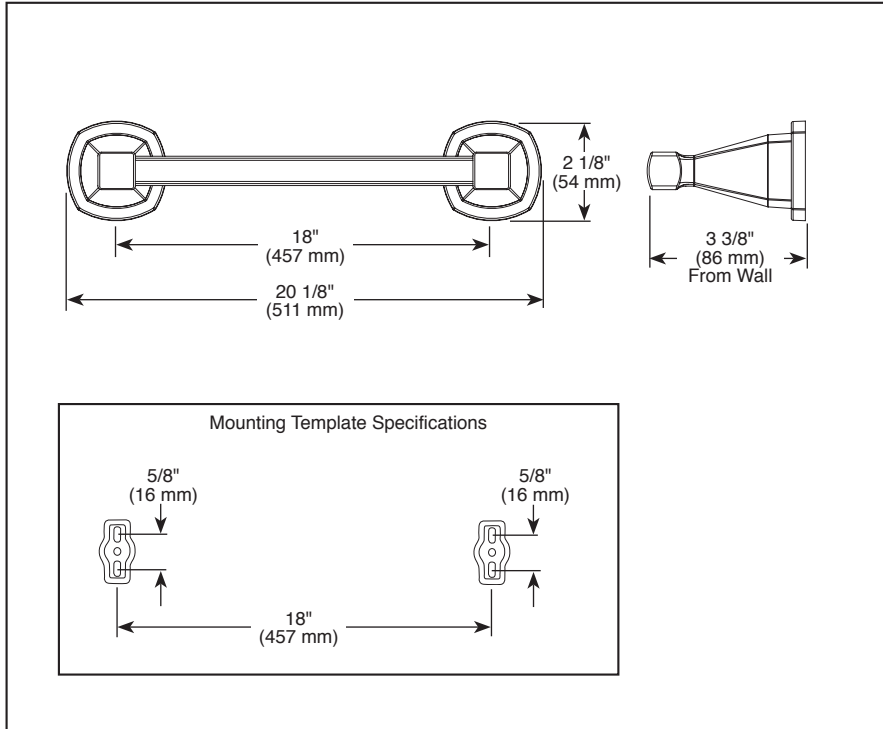

see what Delta can doSM

ACCESSORIES

- Stryke™ Bath Collection
- 18" Towel Bar

77618▲

Submitted Model No.: _____

Specific Features: _____

▲ Designate Proper Finish Suffix

STANDARD SPECIFICATIONS:

- Wood blocking is preferable behind all wall surfaces. If wood blocking is not available, the following fasteners are suggested: Tile/Masonry-Plastic or lead Anchors Plaster/drywall-Toggle bolts.
- Mounting hardware and mounting template included with product.