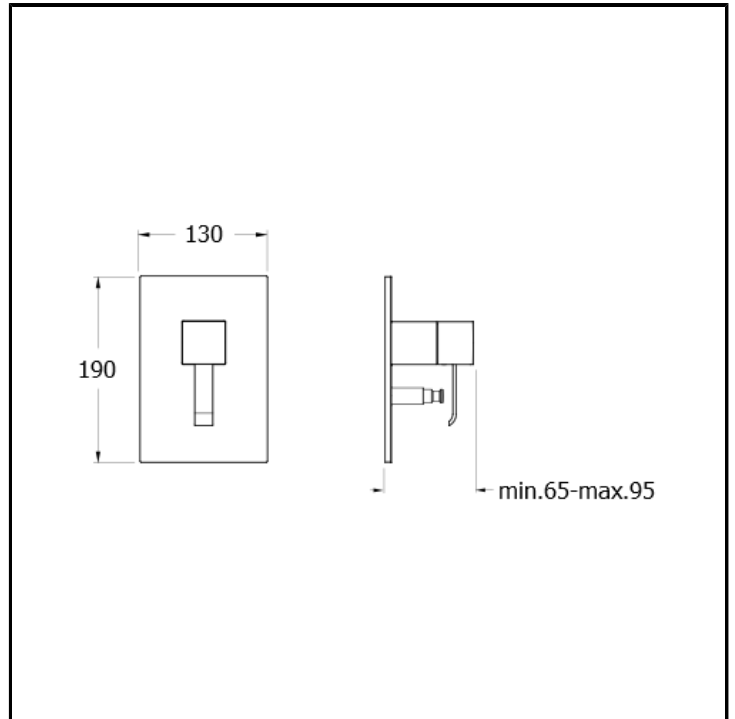

# CRIQM659

Bath/shower mixer external parts with 2 outlets diverter for CRICS535 and ABS cover plate